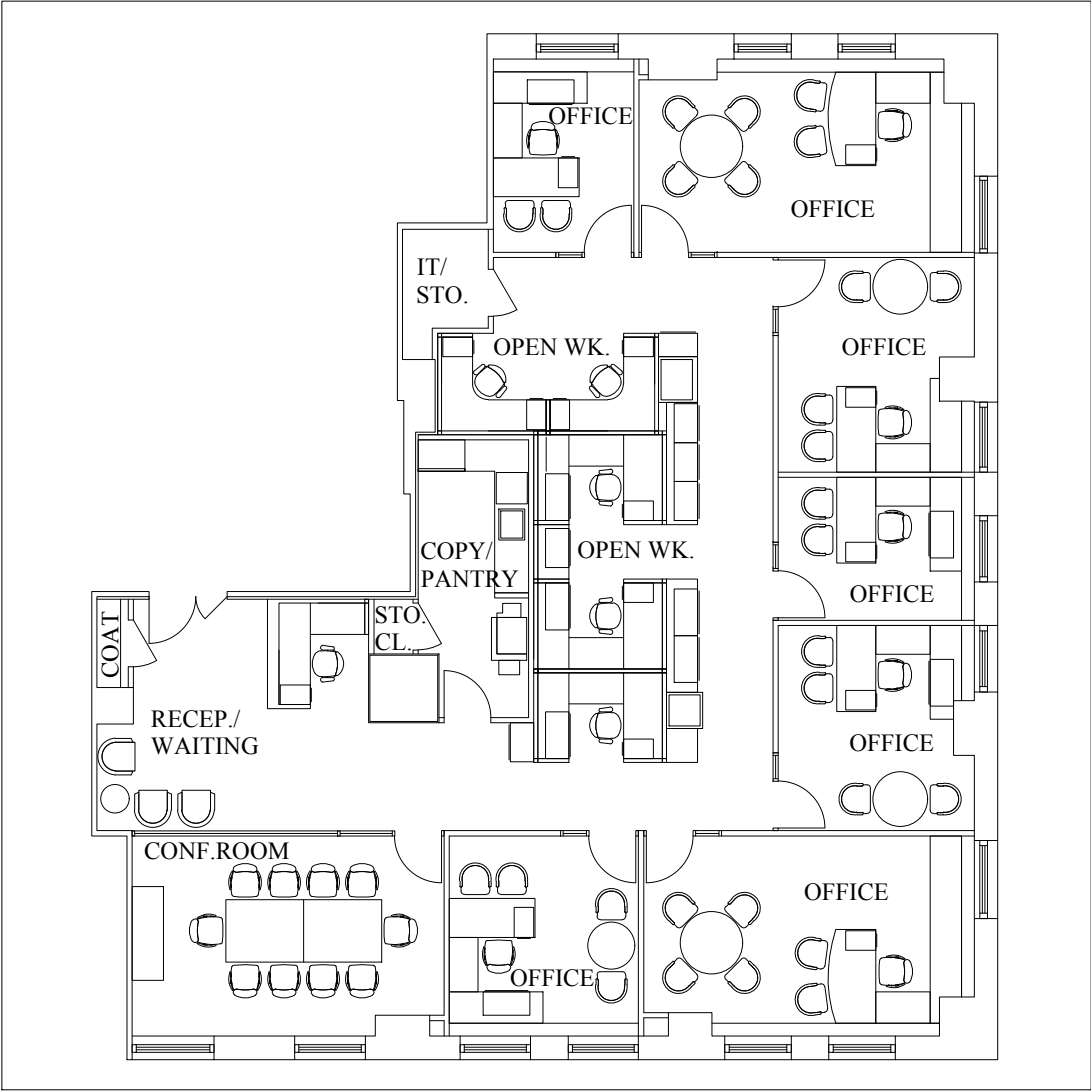

45th FLOOR

SUITE 4530: 5,055 RSF

CATEGORY	QUANTITY AS SHOWN
OFFICE	7
WORKSTATION INCLUDE RECEP.	6
CONF. ROOM	1
RECEP. / WAITING	1
COPY / PANTRY	1
COAT CLOSET	1
IT / STORAGE	1
STORAGE CLOSET	1

One Grand Central Place