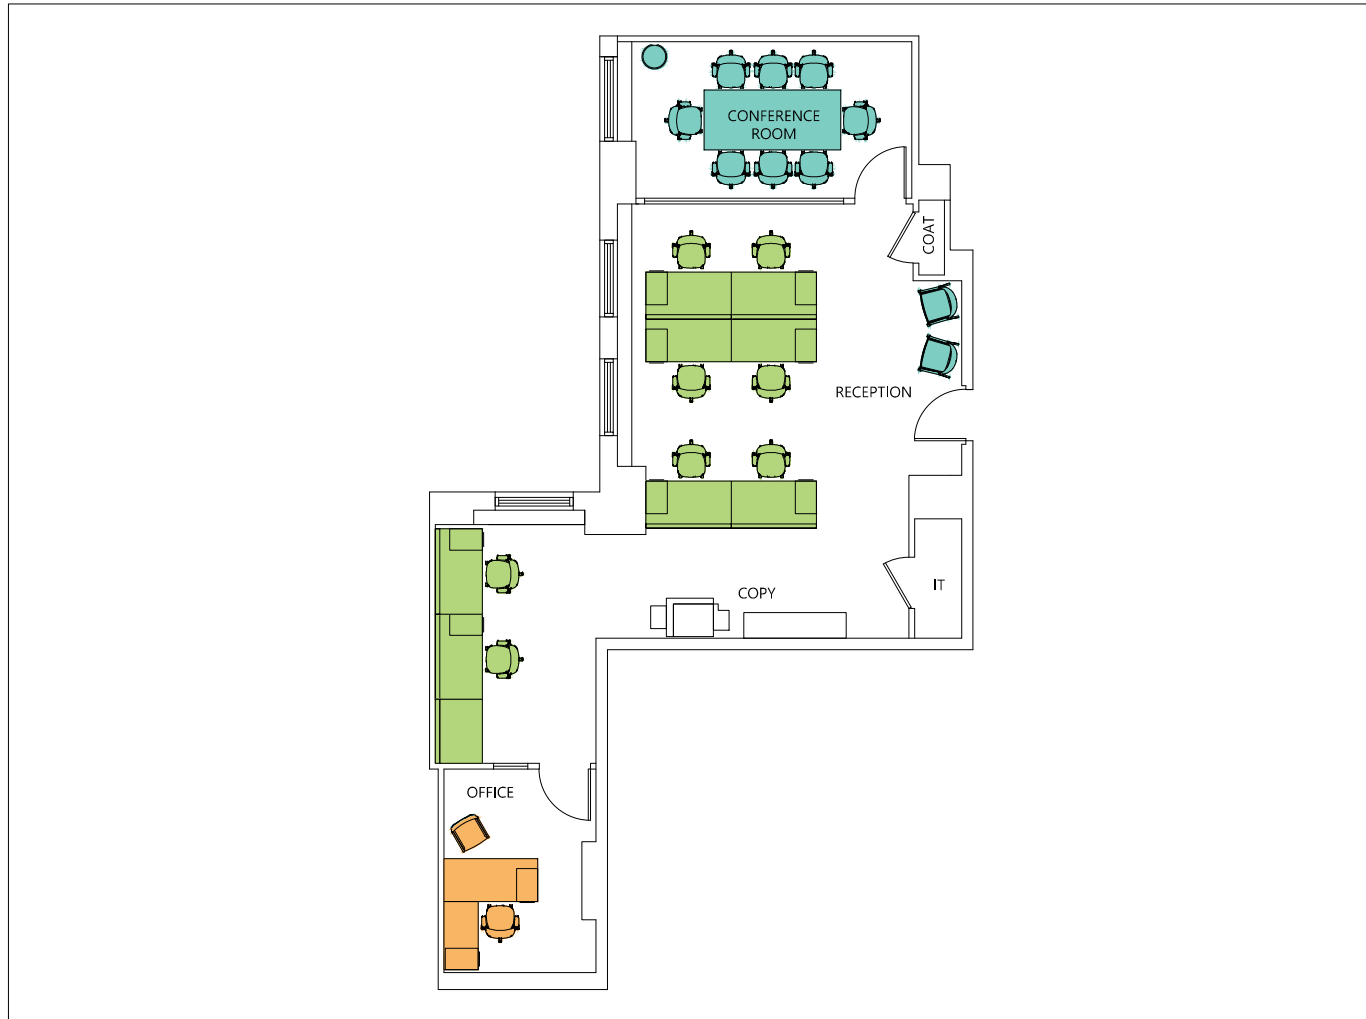

Suite 1801 | **1,564** RSF

Category	Qty
Office	1
Workstation (5' Bench)	8
TOTAL	9
Reception	1
Conference Room	1
Copy	1
IT	1
Coat	1

One Grand Central Place

60 EAST 42ND STREET
NEW YORK, NY 10165

SUITE 1801