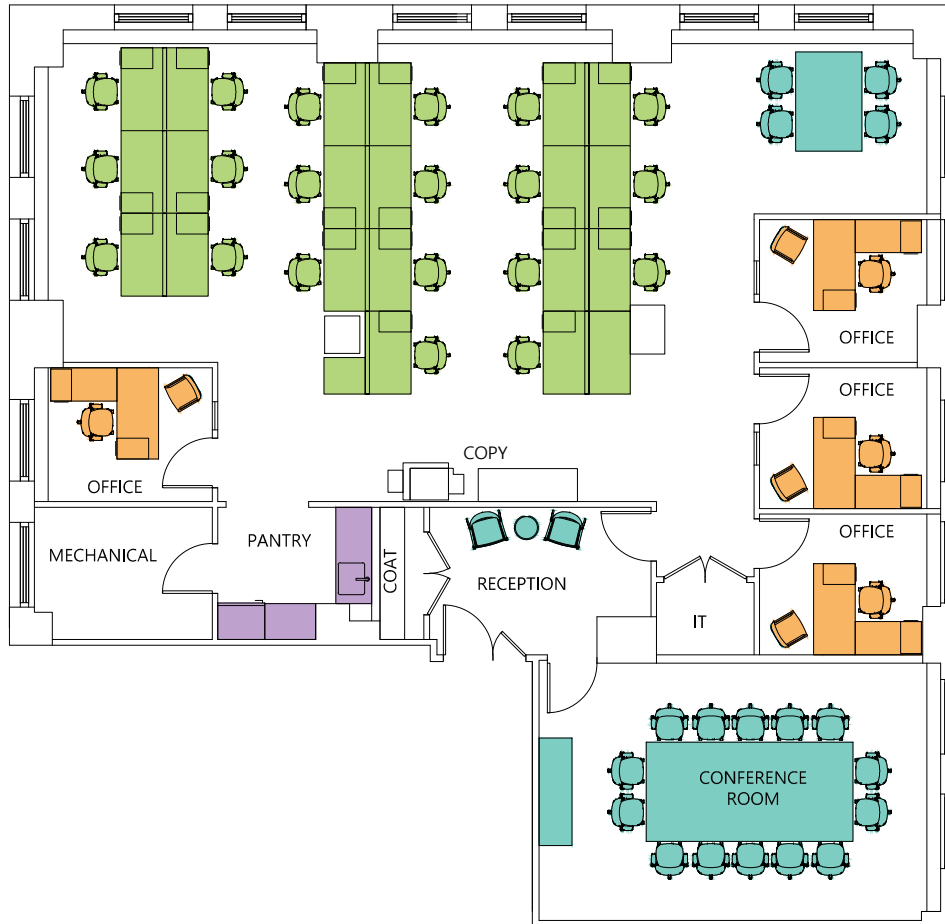

Suite 1215 | **4,190** RSF

Category	Qty
Office	4
Workstation (5' Bench)	20
<b>TOTAL</b>	<b>24</b>
Reception	1
Conference Room	1
Pantry	1
IT	1
Copy	1
Coat	1
Storage	1

ONE GRAND CENTRAL PLACE