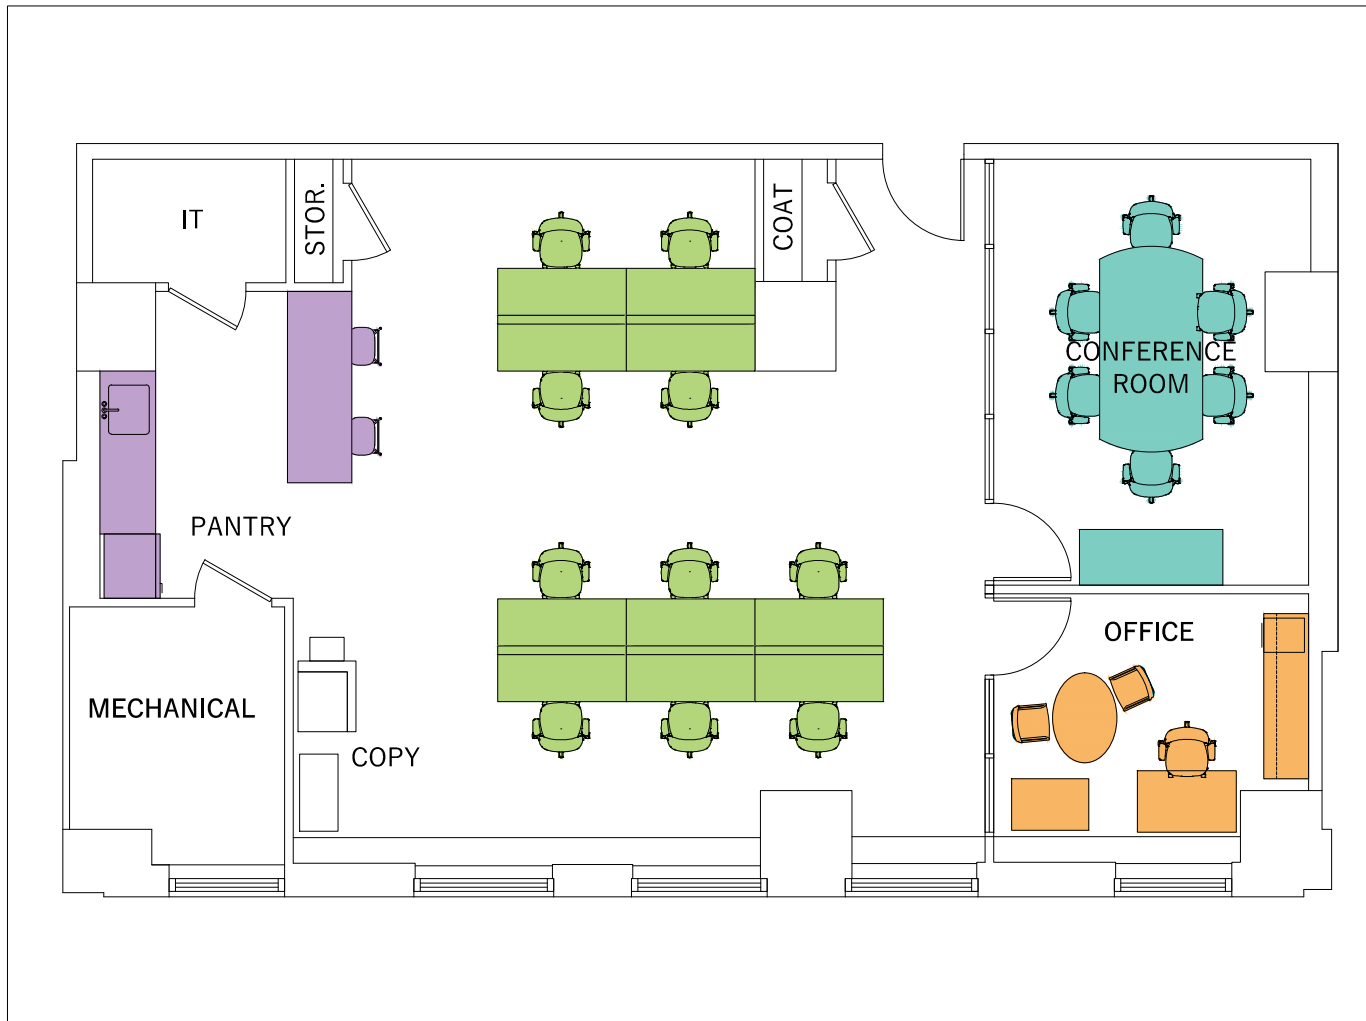

Suite 610 | 2,171 RSF

Category	Qty
Office	1
Workstation (5' Bench)	10
TOTAL	11
Reception	1
Conference Room	1
Pantry	1
IT	1
Copy	1
Coat Closet	1
Storage Closet	1

One Grand Central Place

60 EAST 42ND STREET
NEW YORK, NY 10165