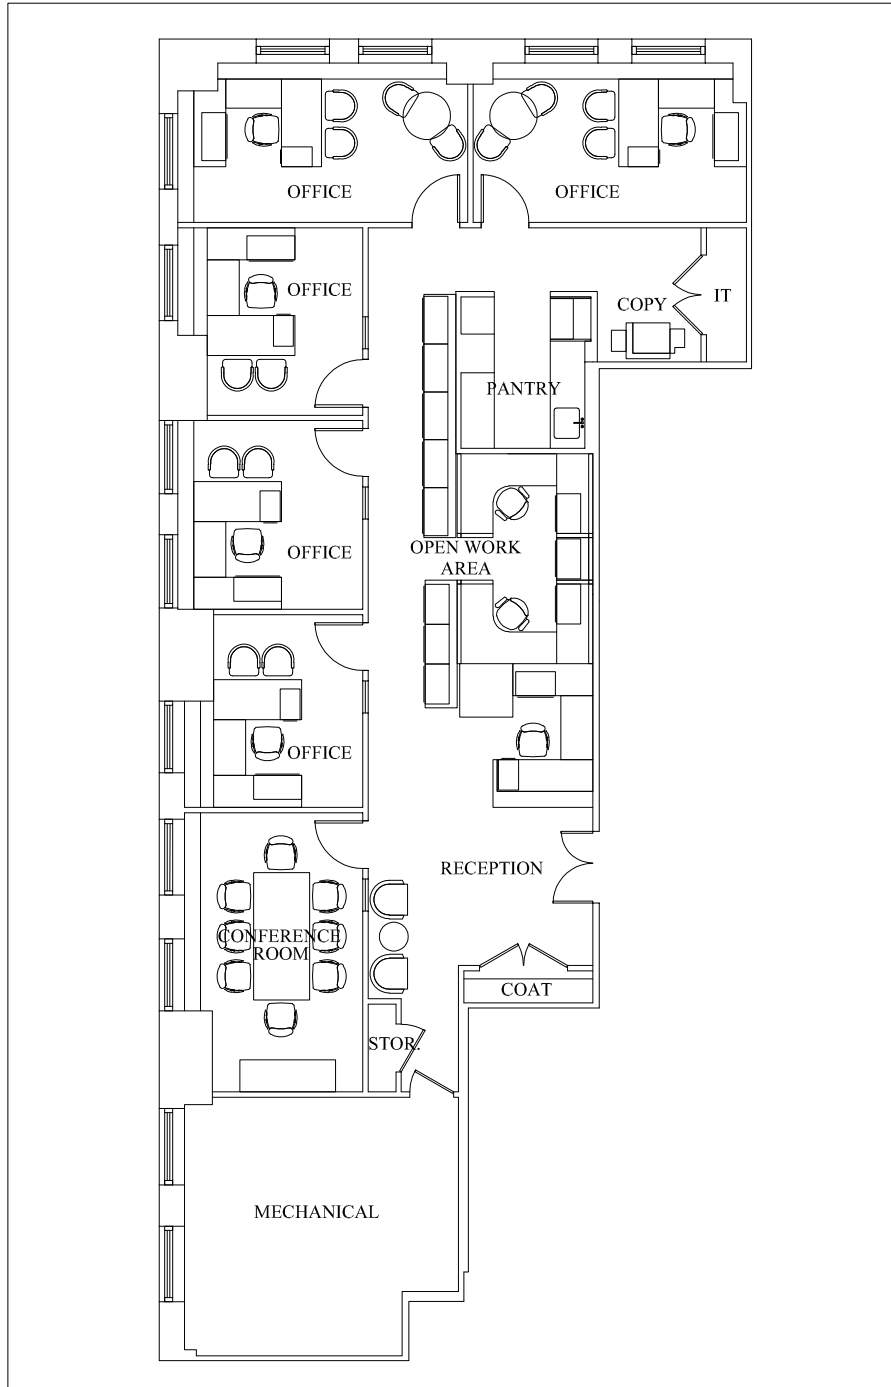

30th FLOOR

SUITE 3014:	3,817 RSF
CATEGORY	QUANTITY AS SHOWN
OFFICE	5
WORKSTATION INCLU. RECEPT.	3
TOTAL	8
CONFERENCE ROOM	1
RECEPTION	1
PANTRY	1
COPY	1
COAT CLOSET	1
STORAGE	1
IT	1
MECHANICAL	1

ONE GRAND CENTRAL PLACE