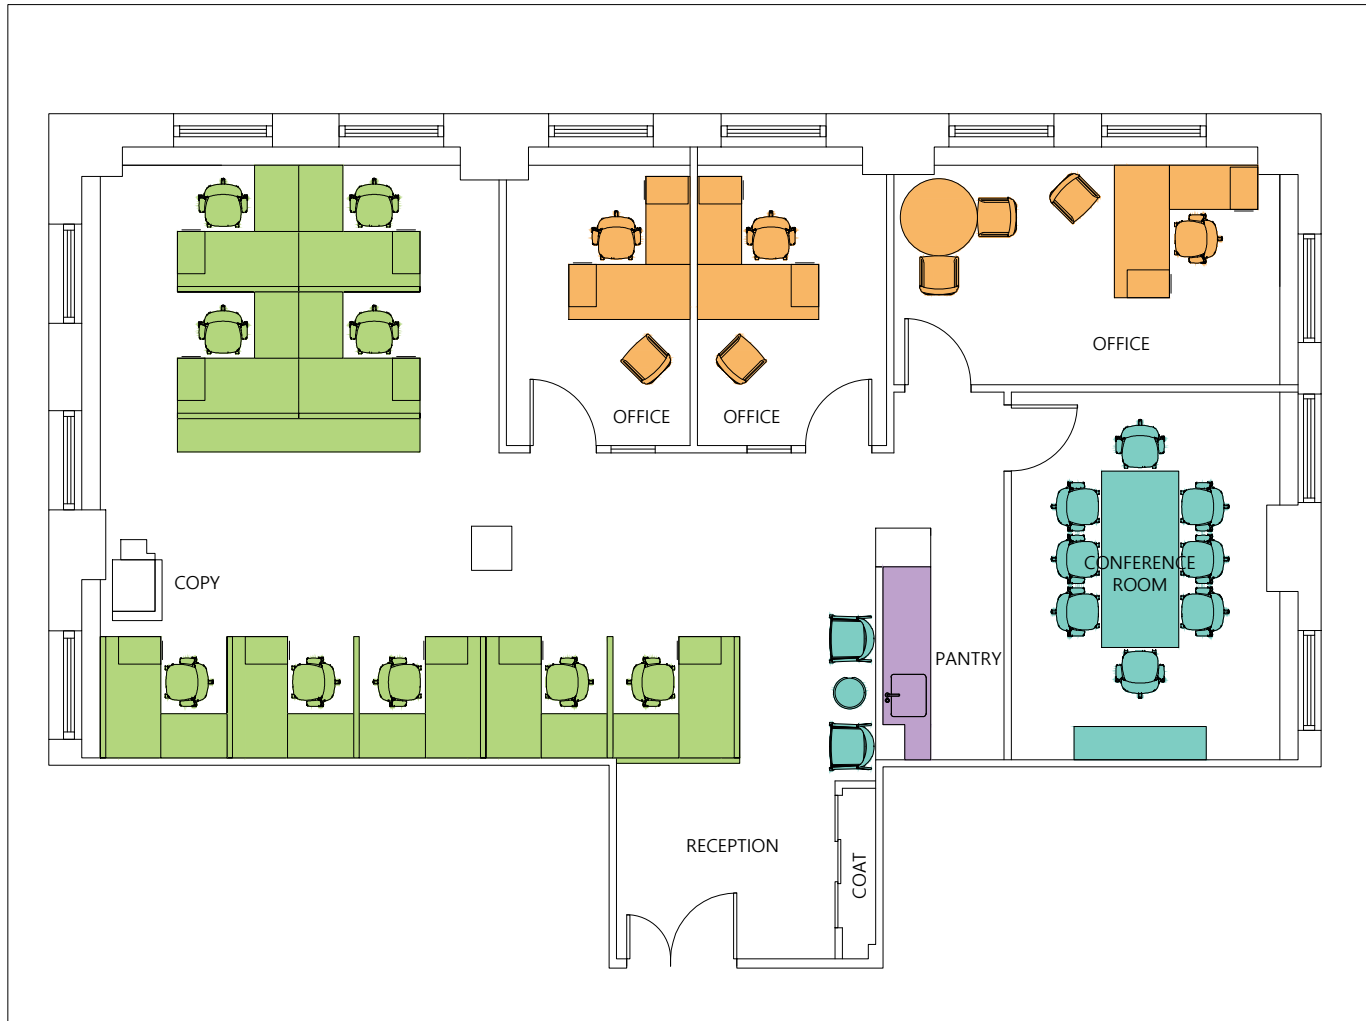

Suite 2134 | 2835 RSF

Category	Qty
Office	3
Workstation	9
TOTAL	12
Reception	1
Conference Room	1
Pantry	1
Copy	1
Coat Closet	1

ONE GRAND CENTRAL PLACE

One Grand Central Place

60 EAST 42ND STREET
NEW YORK, NY 10165