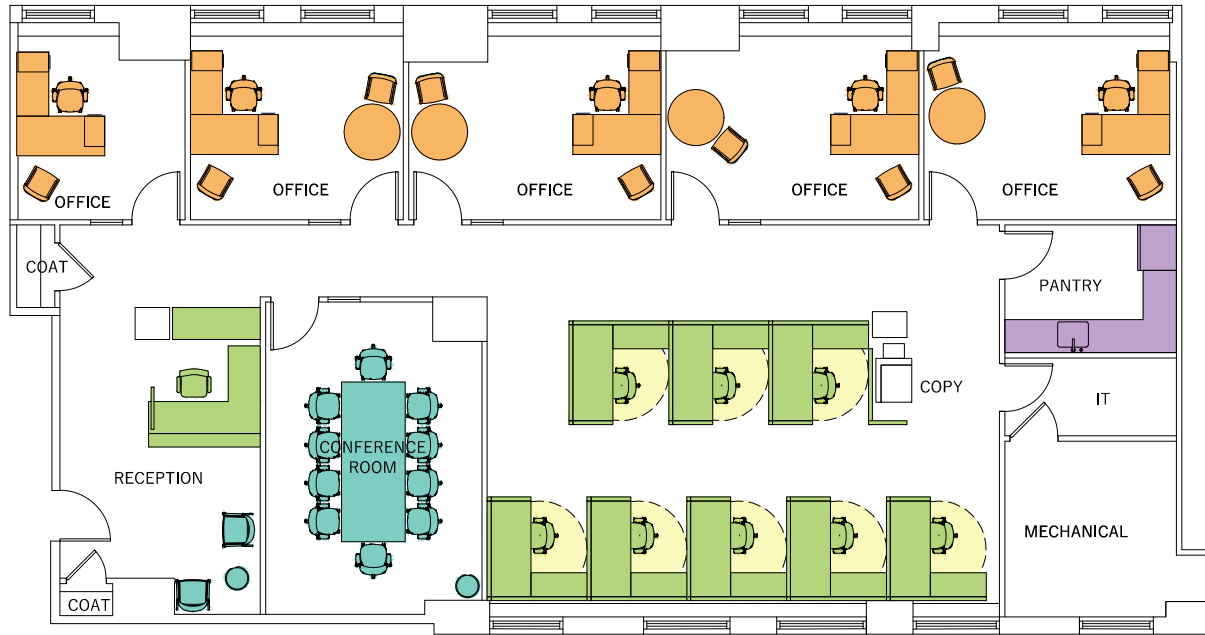

Suite 450 | 4,110 RSF

Category	Qty
Office	5
Workstation (Incl. Reception)	9
TOTAL	14
Reception	1
Conference Room	1
Pantry	1
IT	1
Copy	1
Coat Closet	2

ONE GRAND CENTRAL PLACE

One Grand Central Place

60 EAST 42ND STREET
NEW YORK, NY 10165