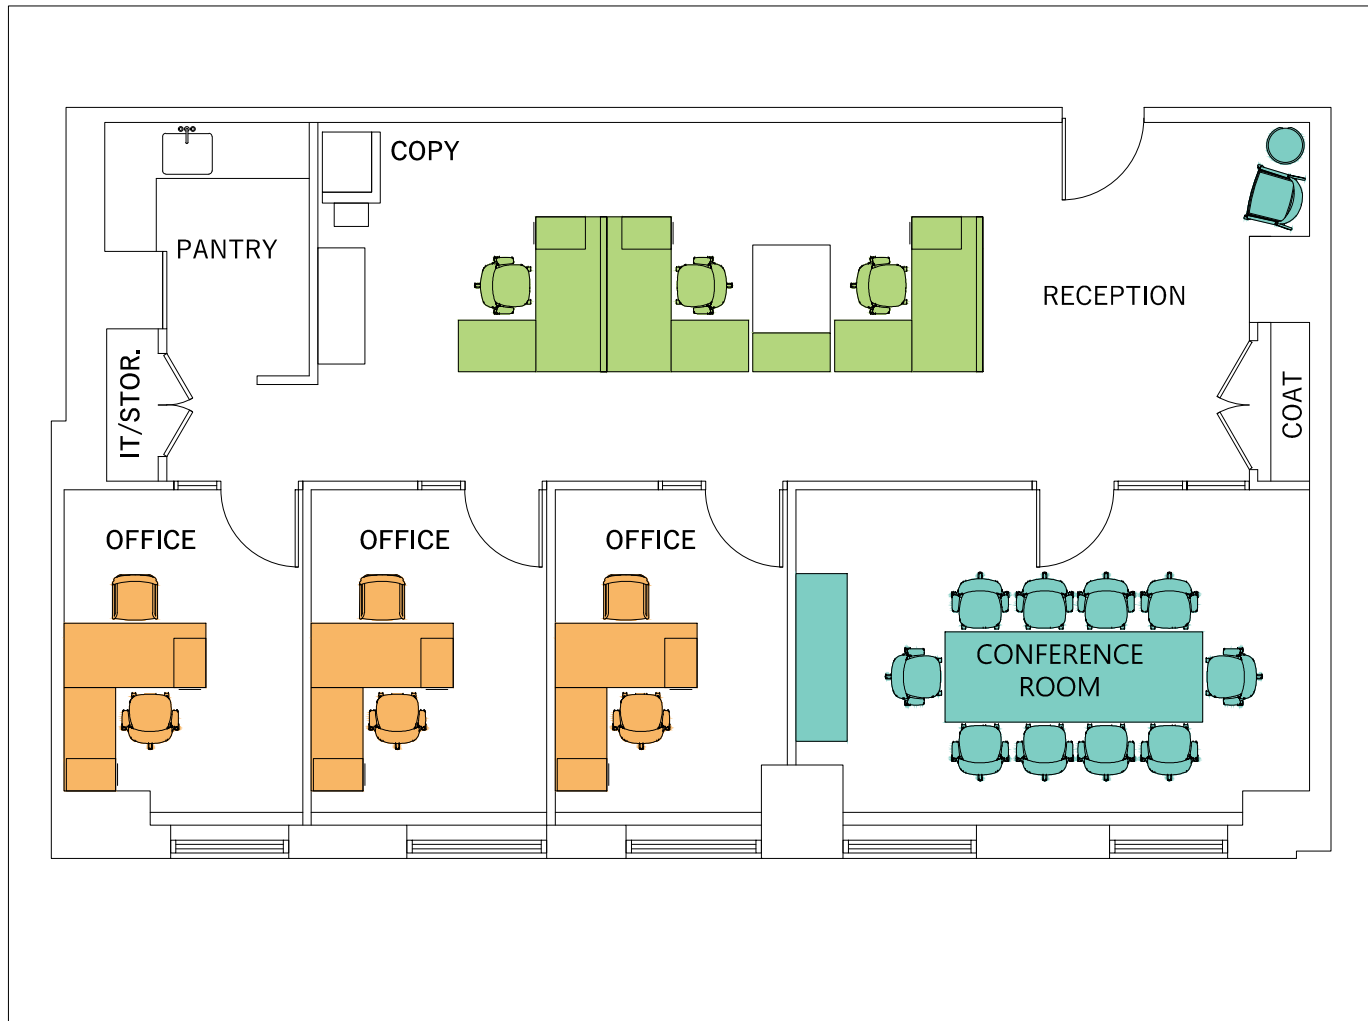

Suite 710 | 2,178 RSF

| Category | Qty |
|-----------------|----------|
| Office | 3 |
| Workstation | 3 |
| TOTAL | 6 |
| Reception | 1 |
| Conference Room | 1 |
| Pantry | 1 |
| IT | 1 |
| Copy | 1 |
| Coat Closet | 1 |

ONE GRAND CENTRAL PLACE

One Grand Central Place

60 EAST 42ND STREET
NEW YORK, NY 10165

SUITE 710

2,178 RSF

5/7/20

EMPIRE STATE
REALTY TRUST

empirestaterealtytrust.com