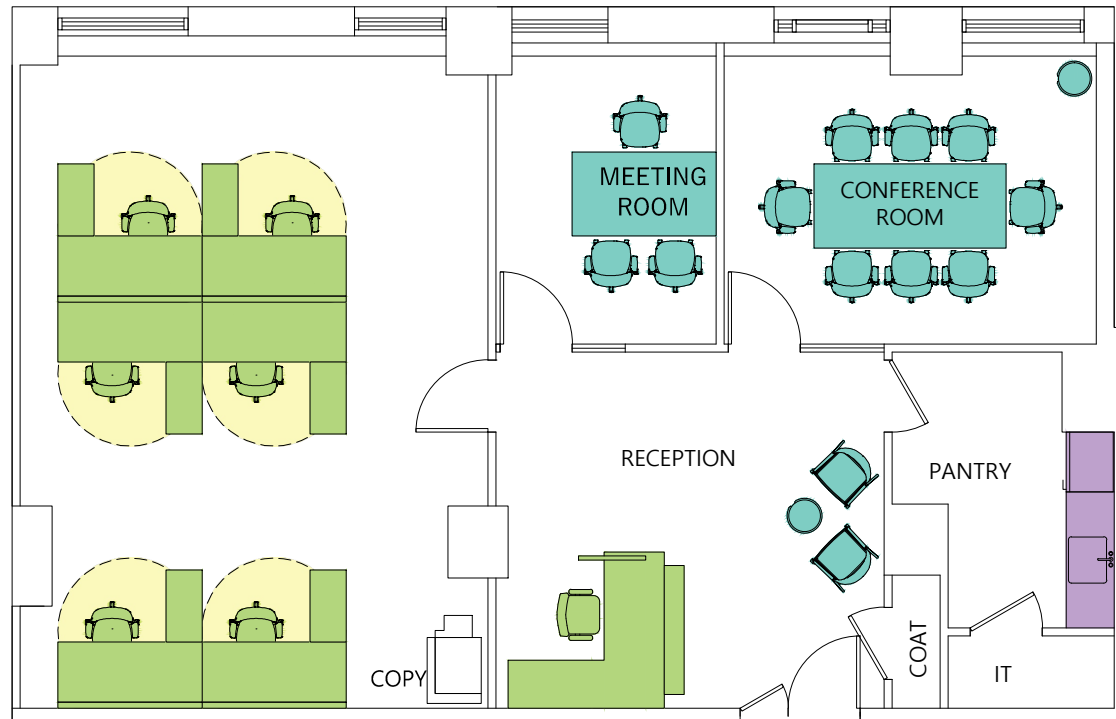

Suite 3220 | **2,188** RSF

Category	Qty
Office	-
Workstation (Incl. Reception)	7
TOTAL	7
Reception	1
Conference Room	1
Meeting Room	1
Pantry	1
IT	1
Copy	1
Coat Closet	1

ONE GRAND CENTRAL PLACE

One Grand Central Place