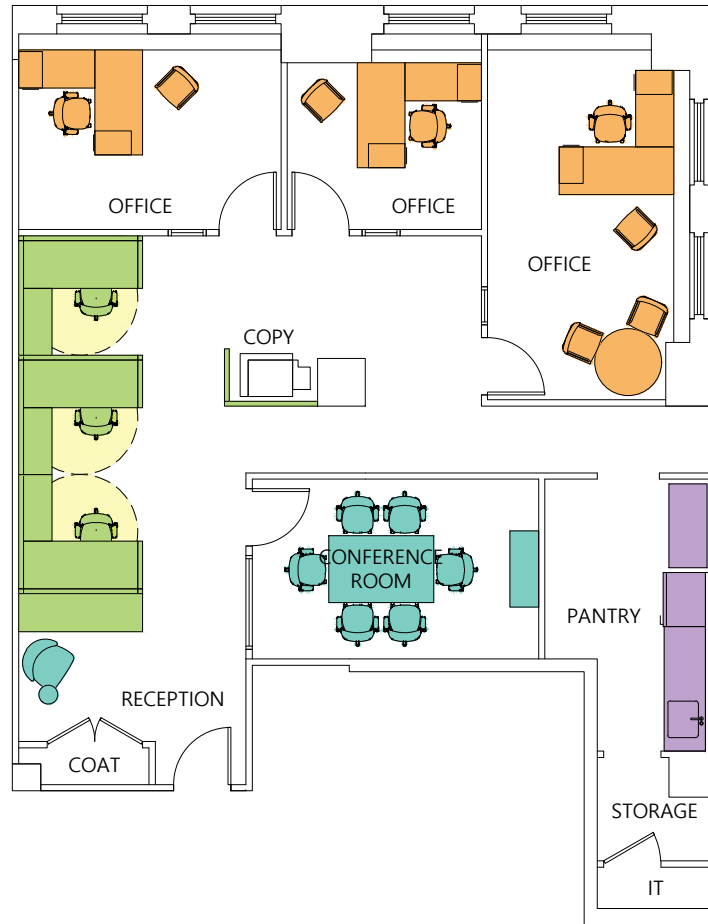

Suite 2820 | 2420 RSF

Category	Qty
Office	3
Workstation (6' x 6')	3
<b>TOTAL</b>	<b>6</b>
Reception	1
Conference Room	1
Pantry	1
IT	1
Copy	1
Coat Closet	1
Storage	1

ONE GRAND CENTRAL PLACE