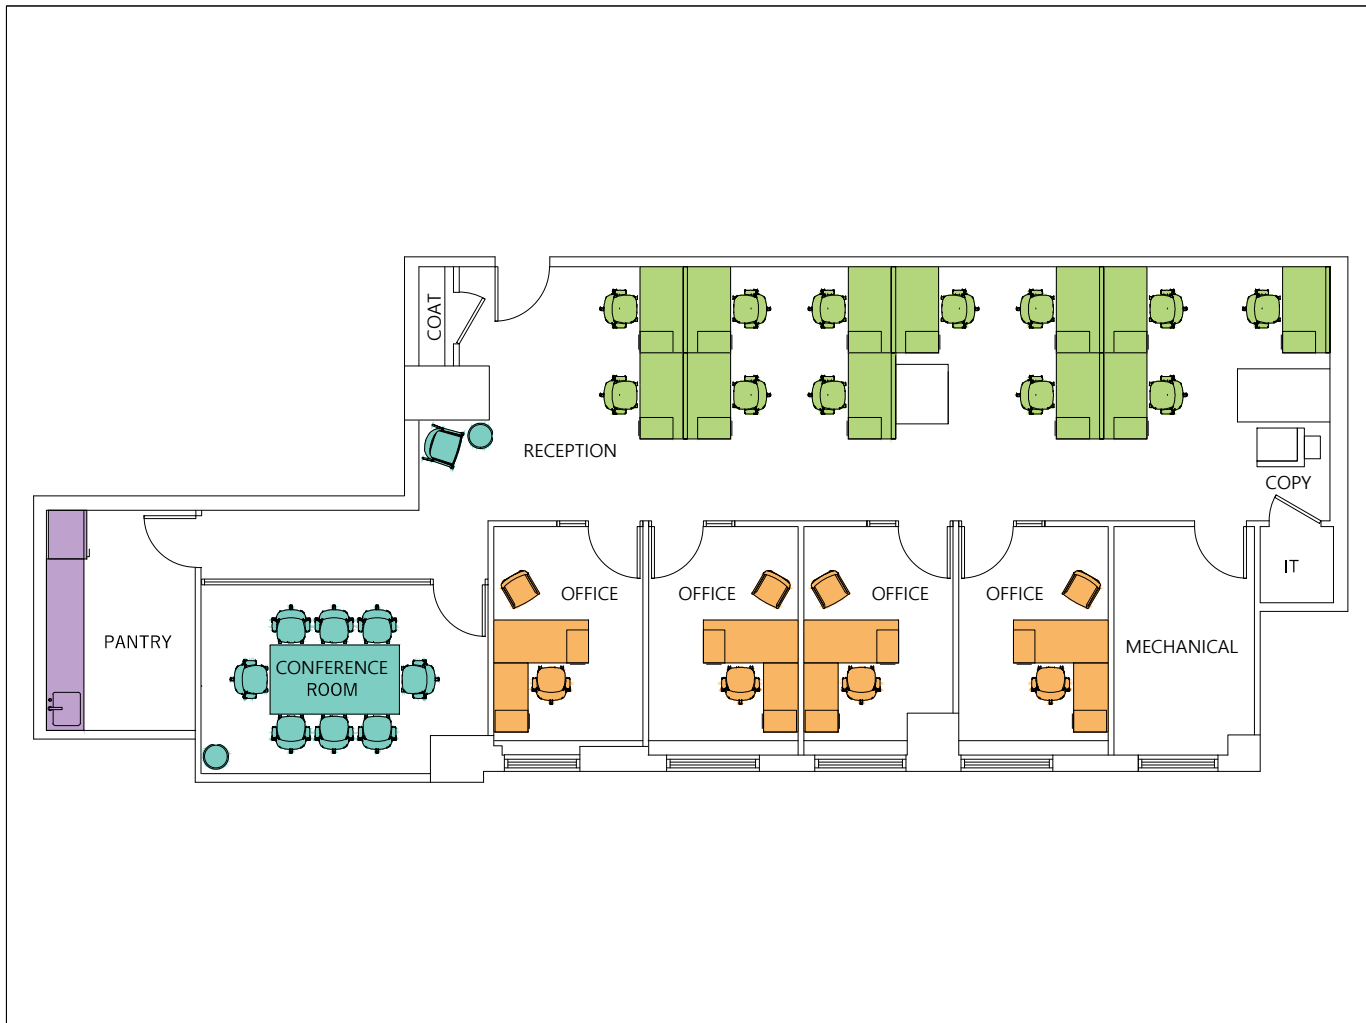

Suite 2206 | **2,940** RSF

Category	Qty
Office	4
Workstation (5 Bench')	12
TOTAL	16
Reception	1
Conference Room	1
Pantry	1
IT	1
Copy	1
Coat Closet	1

ONE GRAND CENTRAL PLACE

One Grand Central Place

60 EAST 42ND STREET
NEW YORK, NY 10165