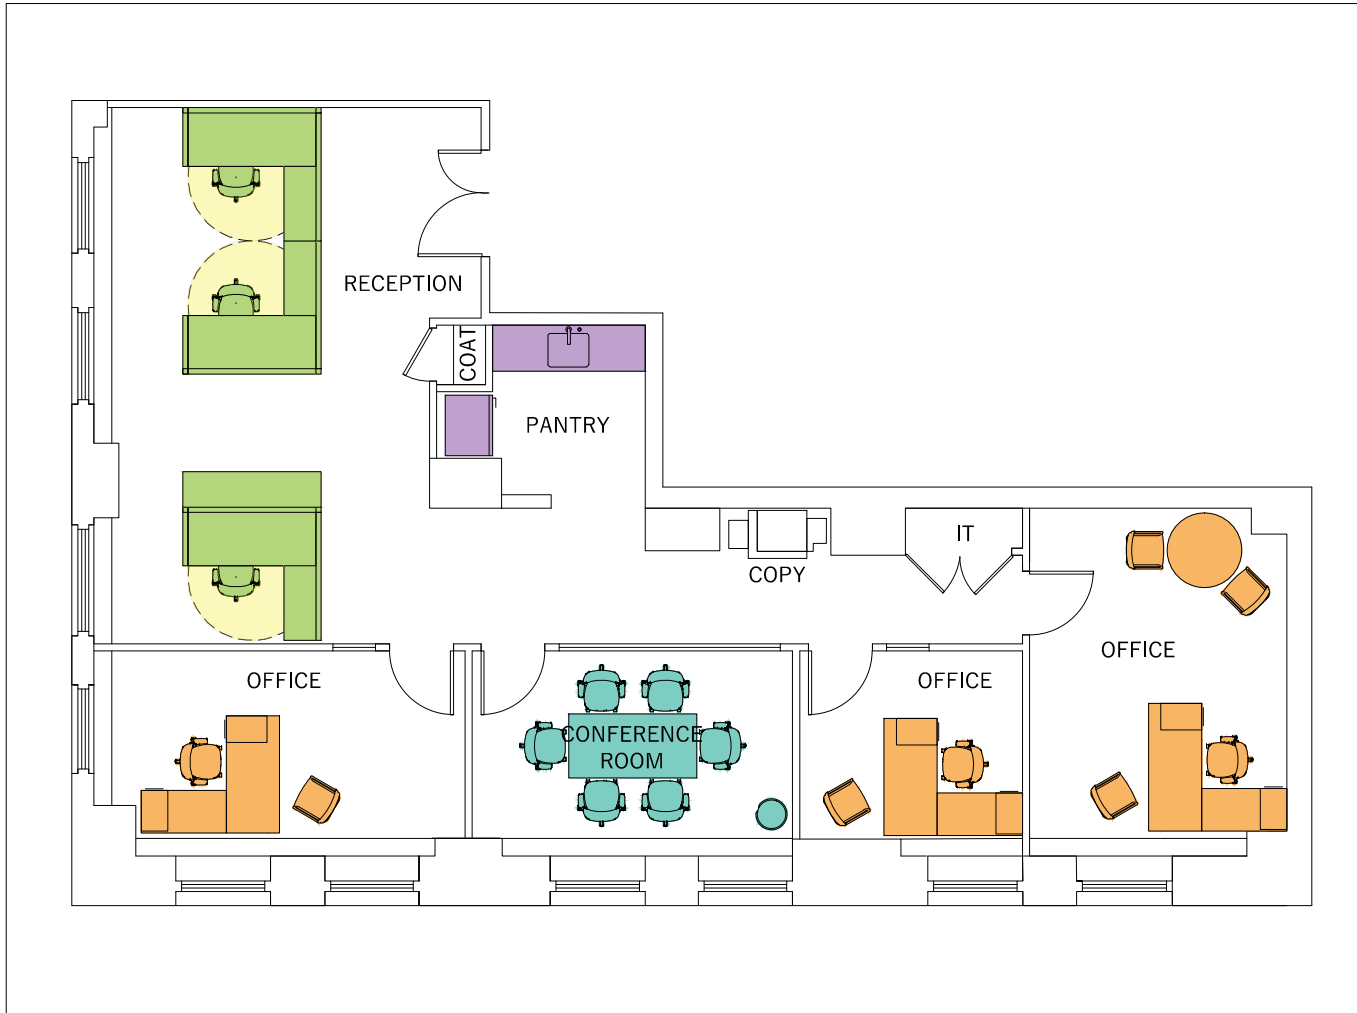

Suite 2001 | 2,429 RSF

Category	Qty
Office	3
Workstation (6' x 6')	8
TOTAL	11
Reception	1
Conference Room	1
Pantry	1
IT	1
Copy	1
Coat	1

One Grand Central Place

60 EAST 42ND STREET
NEW YORK, NY 10165

SUITE 2001 2,429 RSF