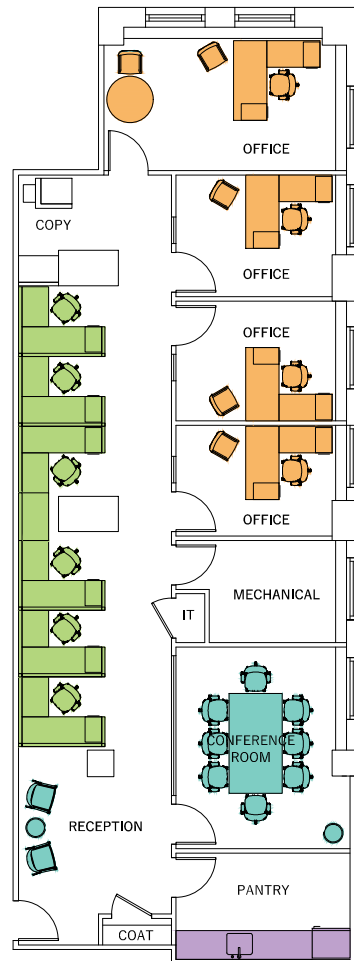

Suite 1312 | **2,691** RSF

Category	Qty
Office	4
Workstation	6
TOTAL	10
Reception	1
Conference Room	1
Pantry	1
IT	1
Copy	1
Coat Closet	1

ONE GRAND CENTRAL PLACE

One Grand Central Place

60 EAST 42ND STREET
NEW YORK, NY 10165