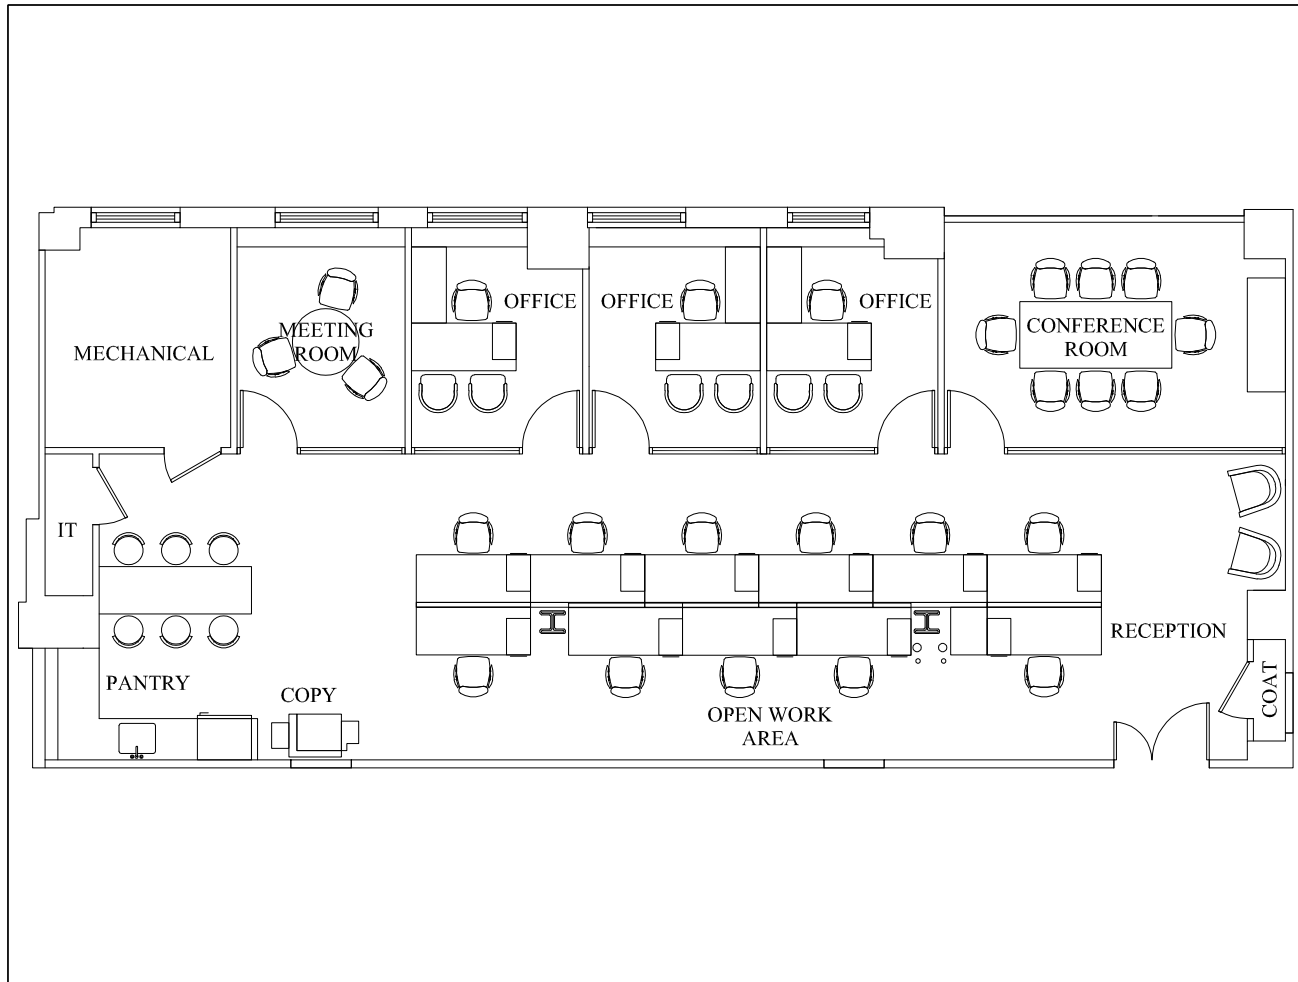

13th FLOOR

SUITE 1310:	2,963 RSF
CATEGORY	QUANTITY AS SHOWN
OFFICE	3
WORKSTATION	11
TOTAL	14
RECEPTION	1
CONFERENCE ROOM	1
MEETING ROOM	1
PHONE ROOM	-
PANTRY	1
COPY	1
IT	1
STORAGE	-
COAT	1
MECHANICAL	1