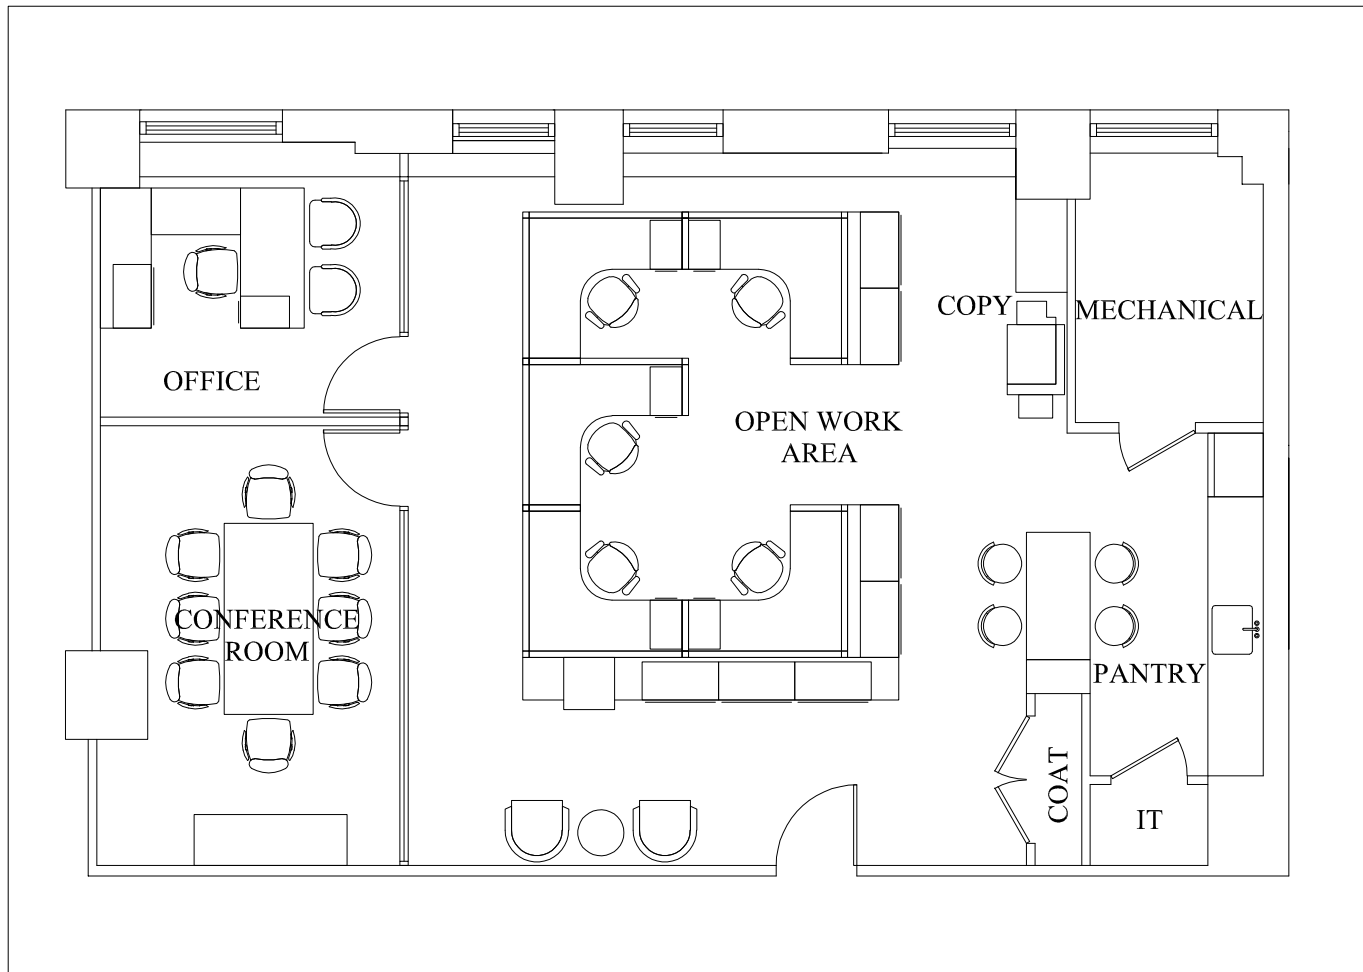

35th FLOOR

SUITE 3520:	2,215 RSF
CATEGORY	QUANTITY AS SHOWN
OFFICE	1
WORKSTATION	5
TOTAL	6
CONF. ROOM	1
RECEPTION	1
PANTRY/LUNCH	1
COPY	1
COAT CLOSET	1
IT CLOSET	1
MECHANICAL	1

ONE GRAND CENTRAL PLACE

One Grand Central Place