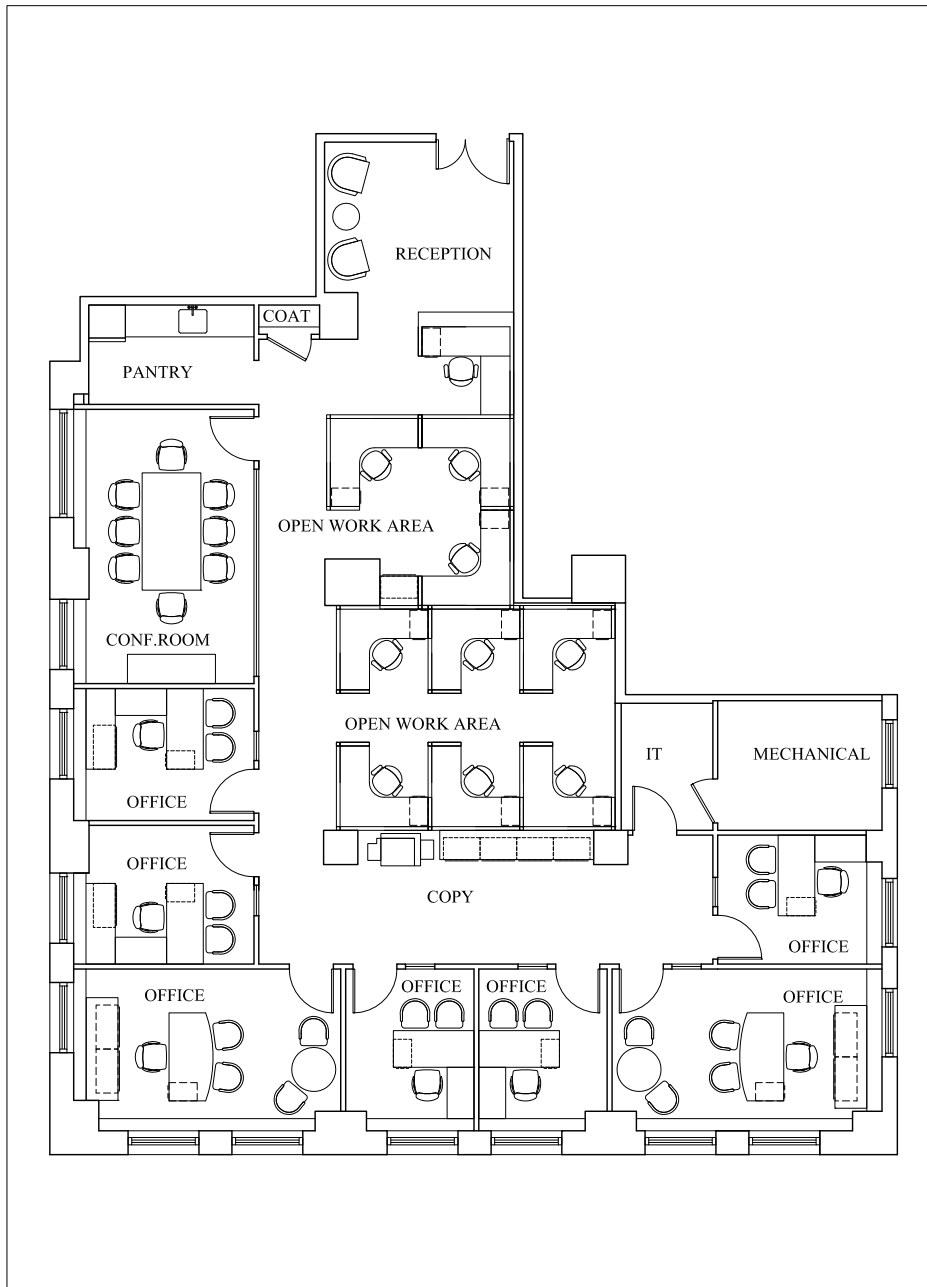

## 5th FLOOR

| SUITE 520:  | 4,518 RSF         |
|-------------|-------------------|
| CATEGORY    | QUANTITY AS SHOWN |
| OFFICE      | 7                 |
| WORKSTATION | 10                |
| TOTAL       | 17                |
| CONF. ROOM  | 1                 |
| RECEPTION   | 1                 |
| PANTRY      | 1                 |
| COPY        | 1                 |
| COAT CLOSET | 1                 |
| IT CLOSET   | 1                 |
| MECHANICAL  | 1                 |