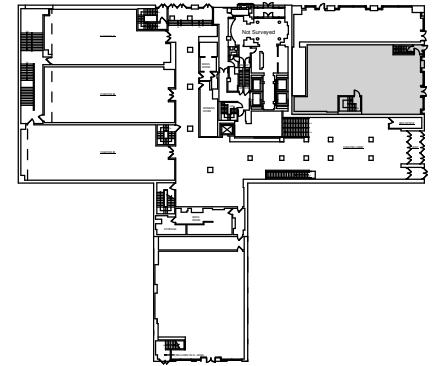

Ground Floor

KEY PLAN: NOT TO SCALE

Cellar

Suite 101 & C101

All areas and dimensions are approximate. Field verification is necessary.

EMPIRE STATE
REALTY TRUST

1542 3rd Avenue
New York, NY 10028

1st Floor