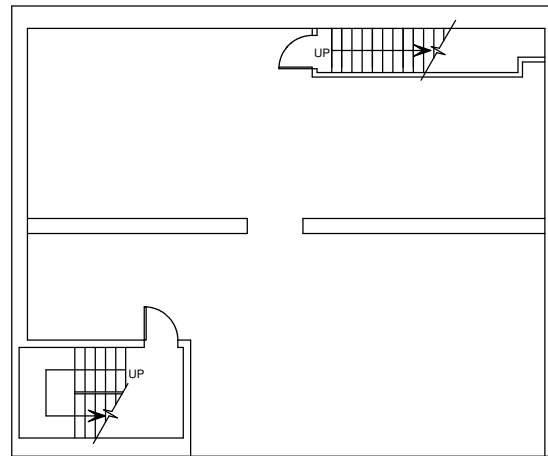

Ground Floor

KEY PLAN: NOT TO SCALE

Cellar

Suite 101 & C101

All areas and dimensions are approximate. Field verification is necessary.

EMPIRE STATE
REALTY TRUST

1542 3rd Avenue
New York, NY 10028

1st Floor