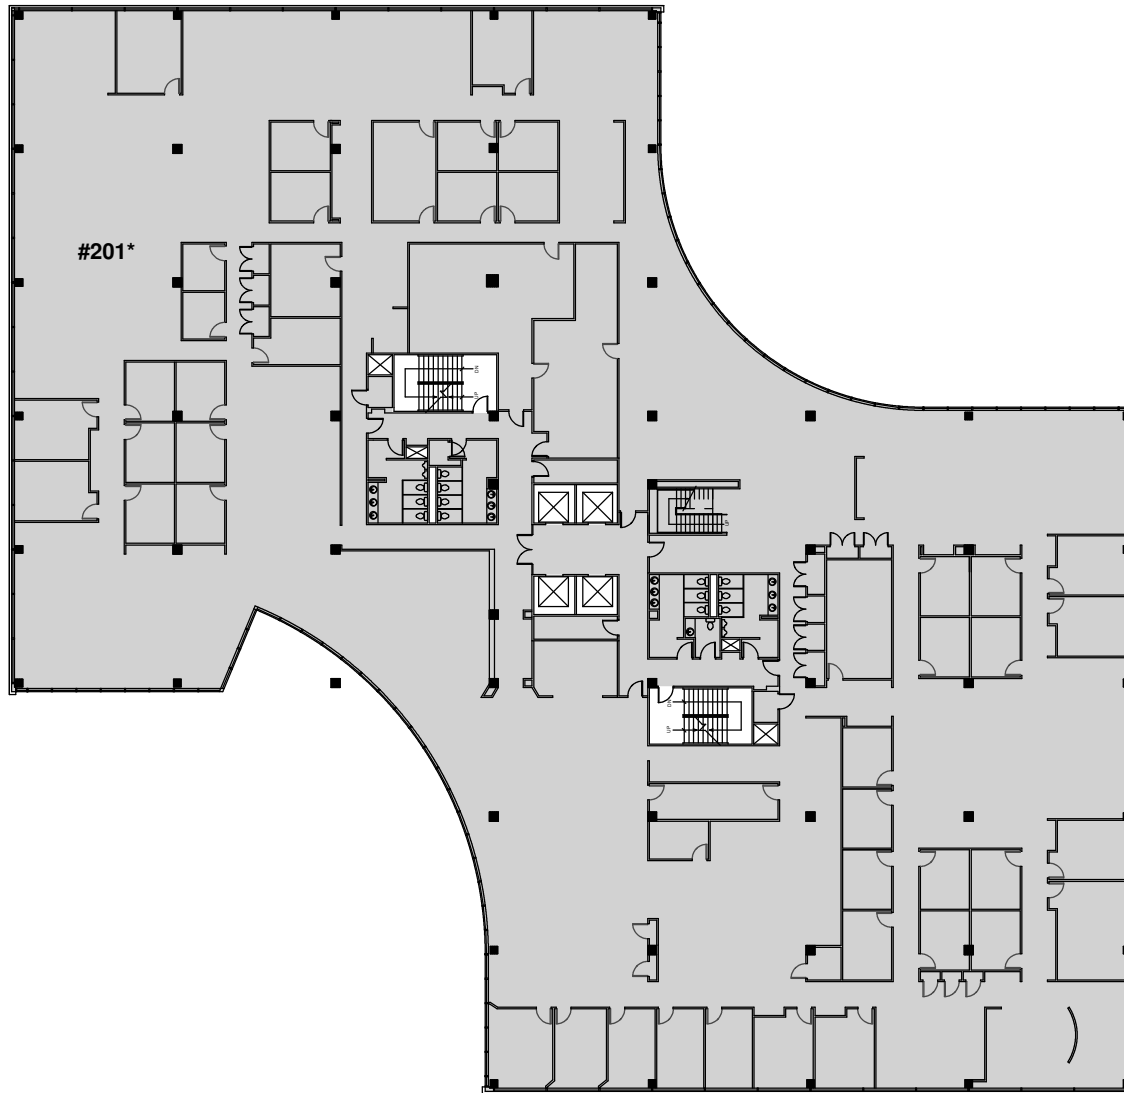

\*Dedicated Staircase  
to Entire 3rd Floor 42,771 RSF

Suite #201: 42,555 RSF

**MERRITT VIEW**

MERRITT VIEW  
383 Main Avenue  
Norwalk, CT

2nd Floor

**EMPIRE STATE**  
REALTY TRUST

ESRT  
LISTED  
NYSE