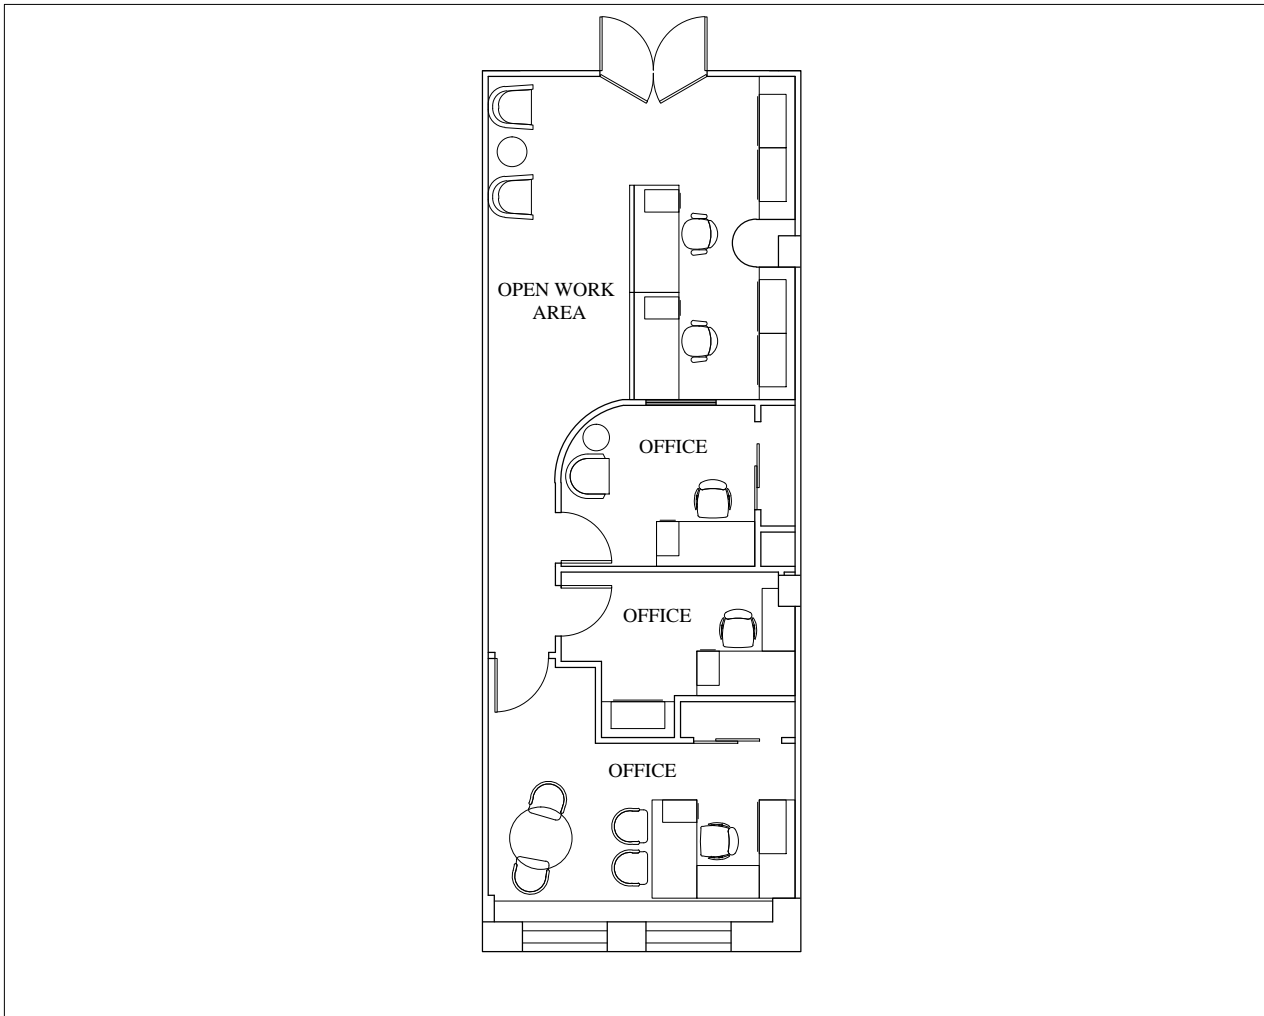

## 4TH FLOOR

SUITE 406	1,609 RSF
CATEGORY	QUANTITY AS SHOWN
OFFICE	3
WORKSTATIONS	2
TOTAL	5