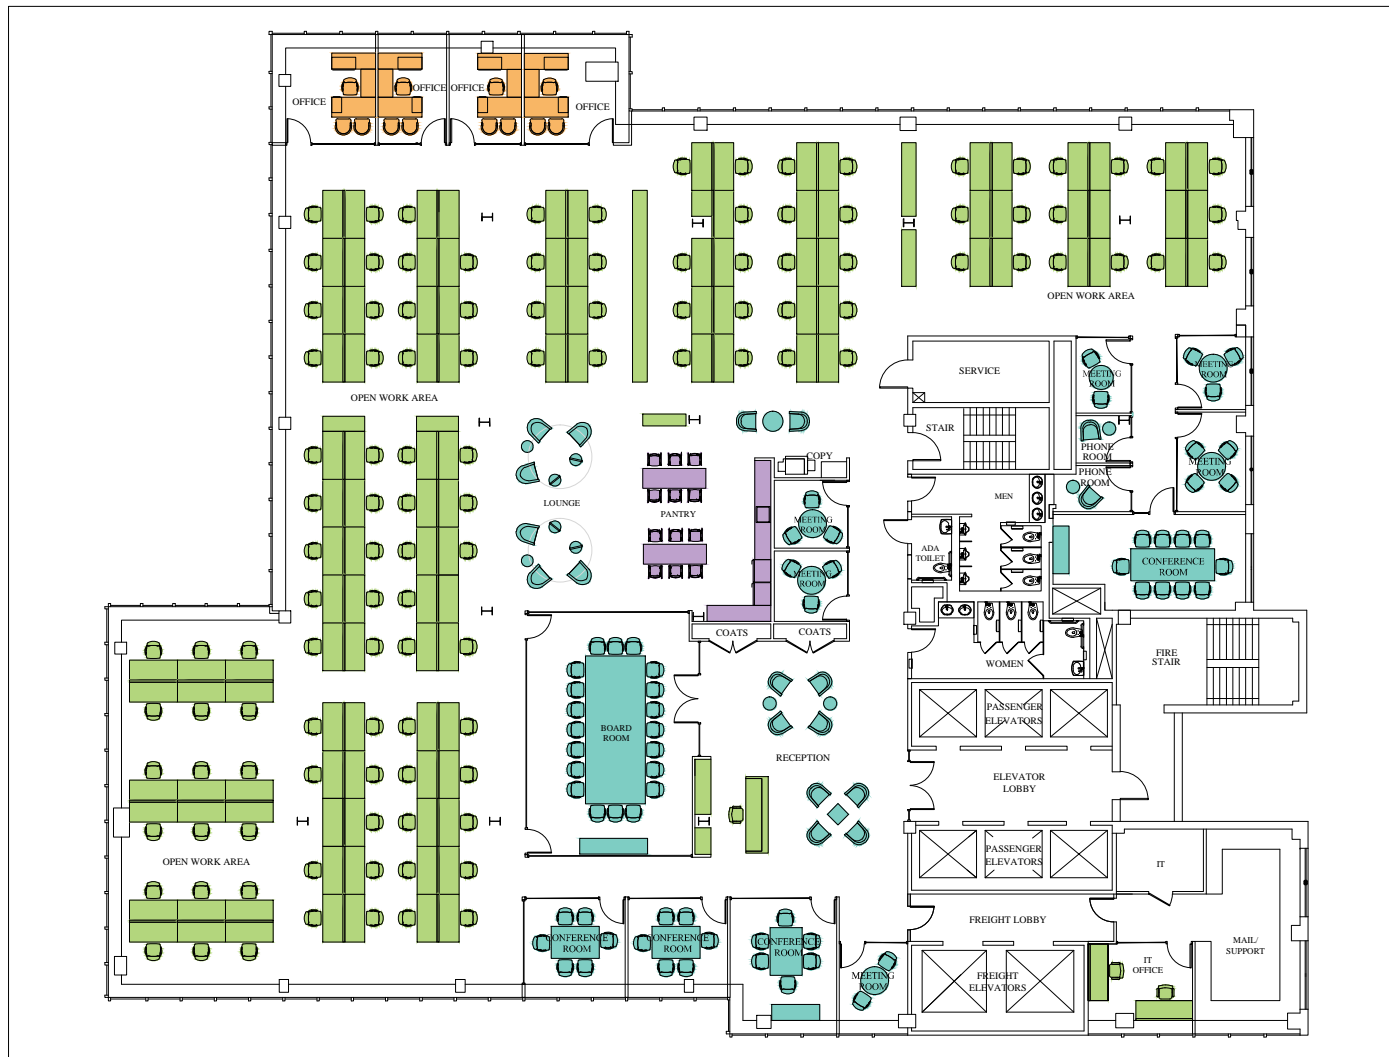

## 22nd FLOOR

22ND FLOOR 19,352 RSF	
OFFICE	4
WORKSTATION INCL. RECEPTIONIST	115
<b>TOTAL</b>	<b>119</b>
BOARDROOM	1
CONFERENCE ROOM	4
MEETING ROOM	6
PHONE ROOM	2
RECEPTION	1
PANTRY	1
IT	1
MAIL / SUPPORT	1
COPY	2
STORAGE	1
COATS	3