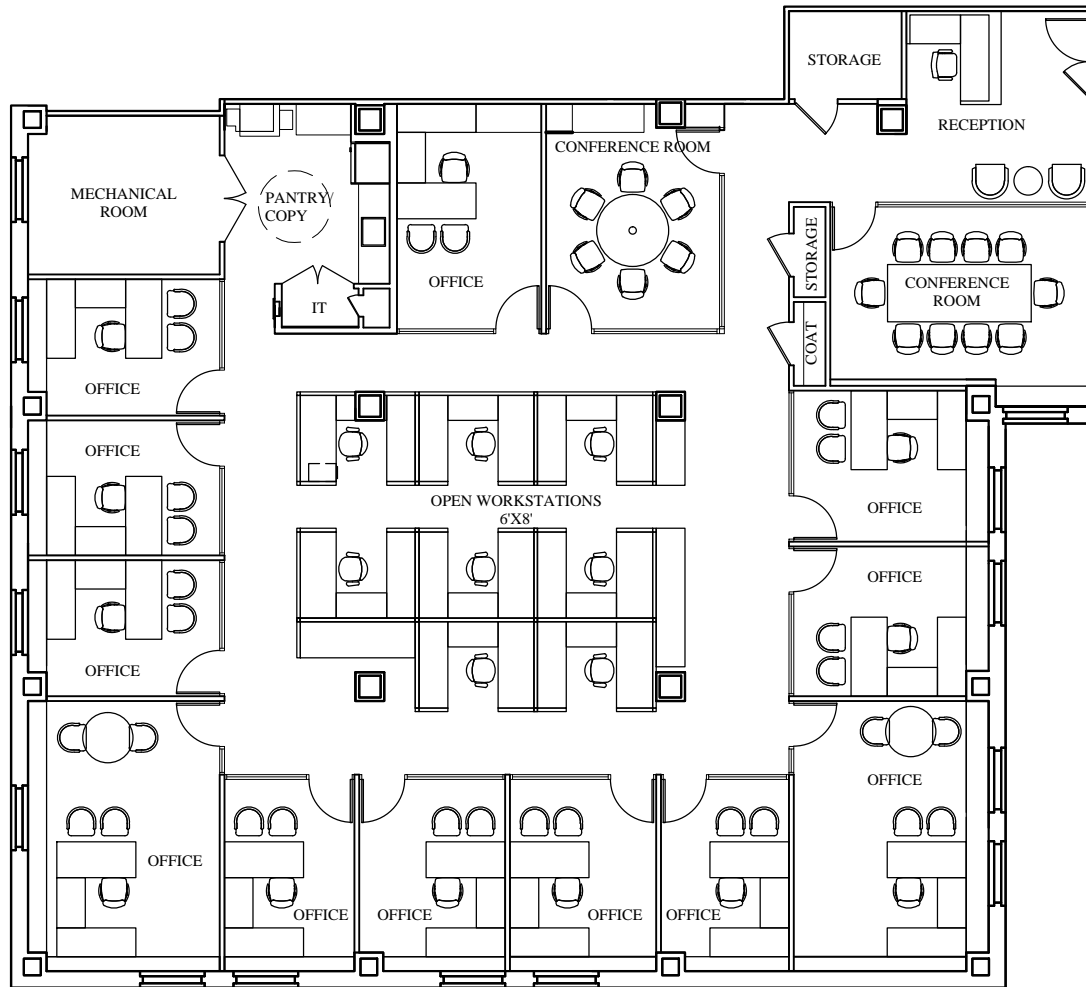

9th FLOOR

SUITE 920		7,065 RSF
CATEGORY	QUANTITY REQUIRED	QUANTITY AS SHOWN
OFFICE	9	12
WORKSTATIONS	8	8
RECEPTIONIST	1	1
TOTAL	18	21
RECEPTION	1	1
CONFERENCE ROOM	2	2
PANTRY/COPY	1	1
COAT	1	1
IT	1	1
STORAGE	1	2