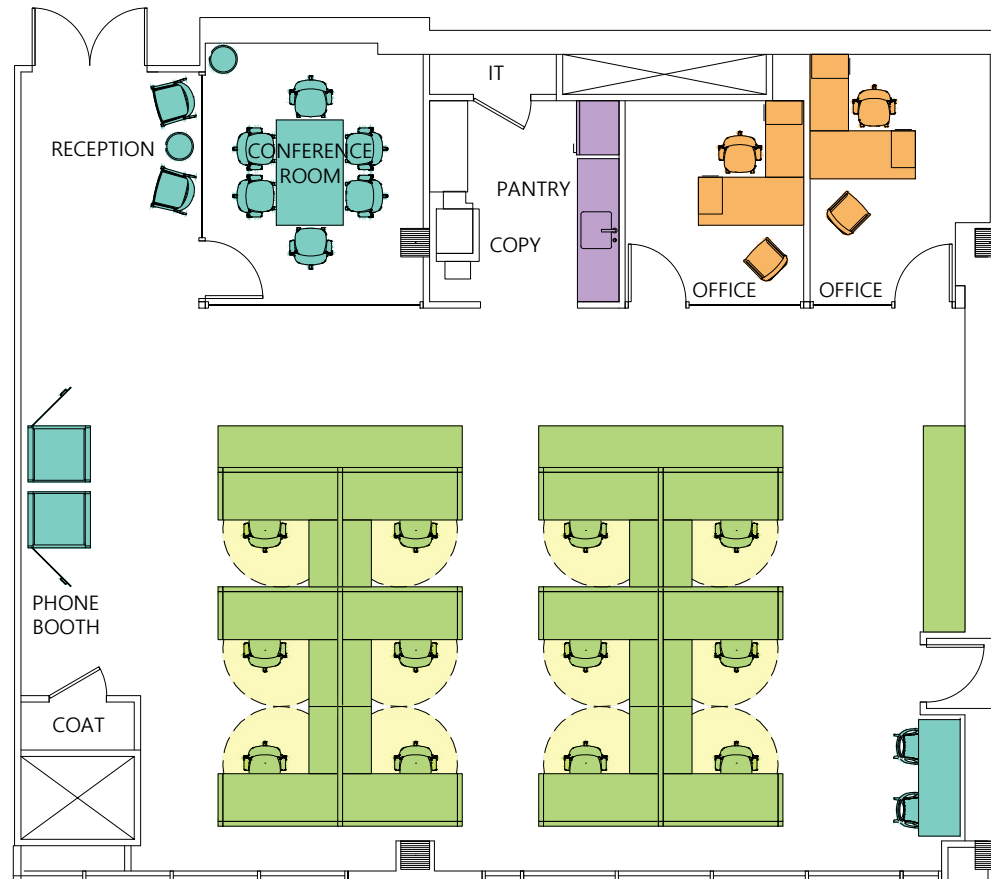

KEY PLAN

SPACE LEGEND

Category	Qty
Office	2
Workstation (6' x 6')	12
TOTAL	14
Reception	1
Conference Room	1
Phone Booth	2
Pantry	1
Copy	1
IT	1
Coat Closet	1

METRO CENTER
Stamford, CT

1st Floor | 2,984 SF

EMPIRE STATE
REALTY TRUST
empirestaterealtytrust.com