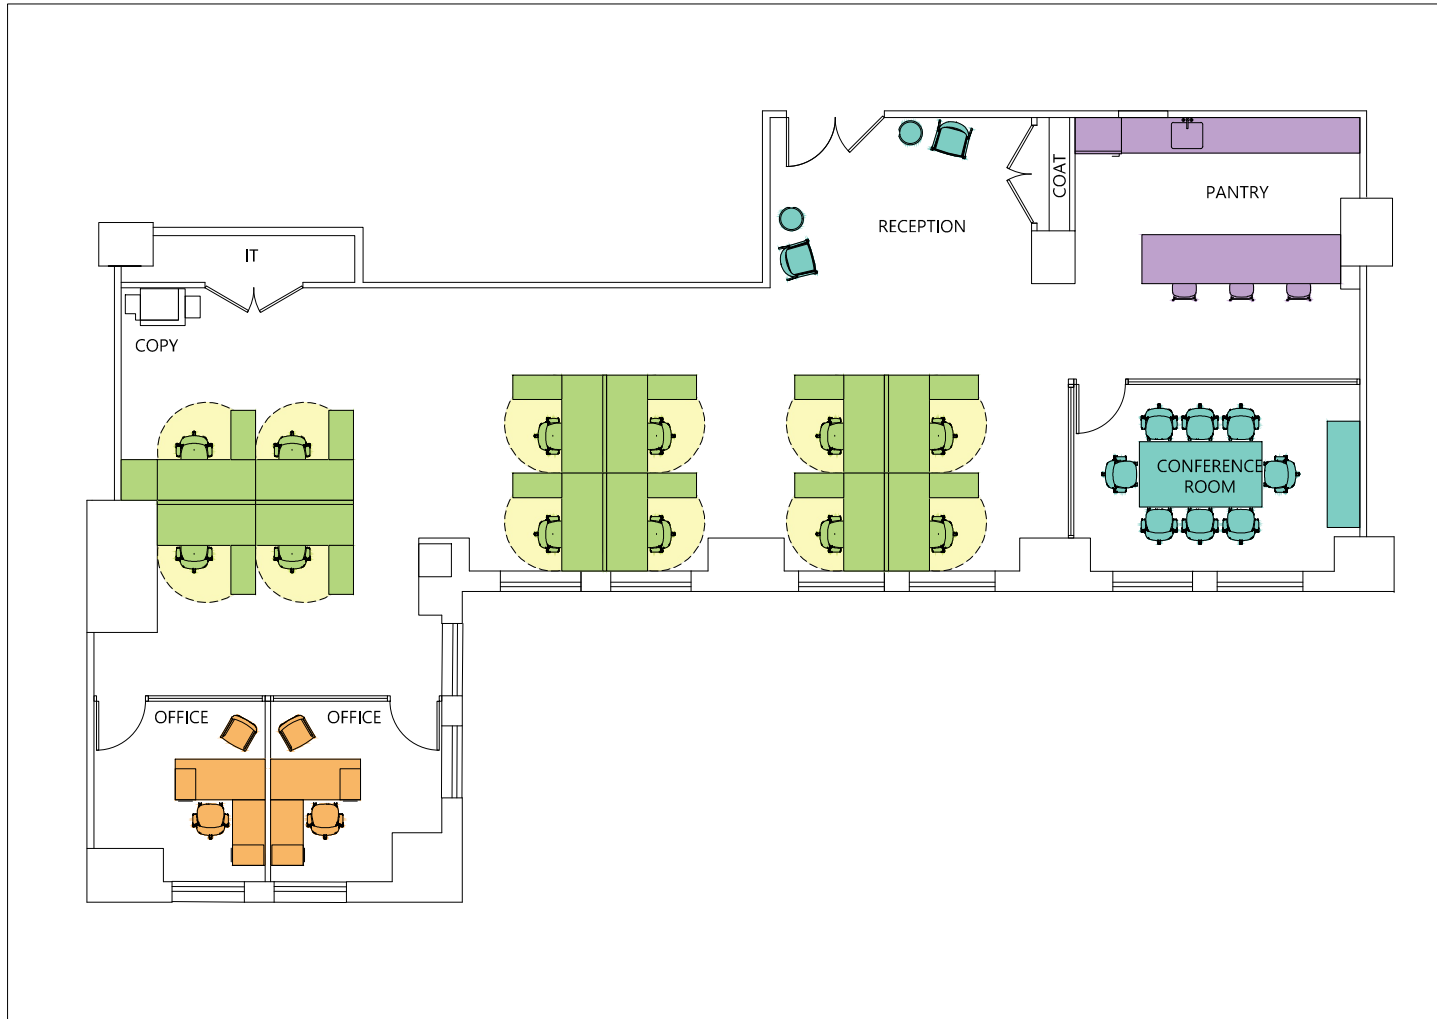

Suite 5210 | 3,719 RSF

Category	Qty
Office	2
Workstation (6' Bench)	12
TOTAL	14
Reception	1
Conference Room	1
Pantry	1
IT	1
Copy	1
Coat	1

EMPIRE STATE BUILDING

350 FIFTH AVENUE
NEW YORK, NY 10118

SUITE 5210