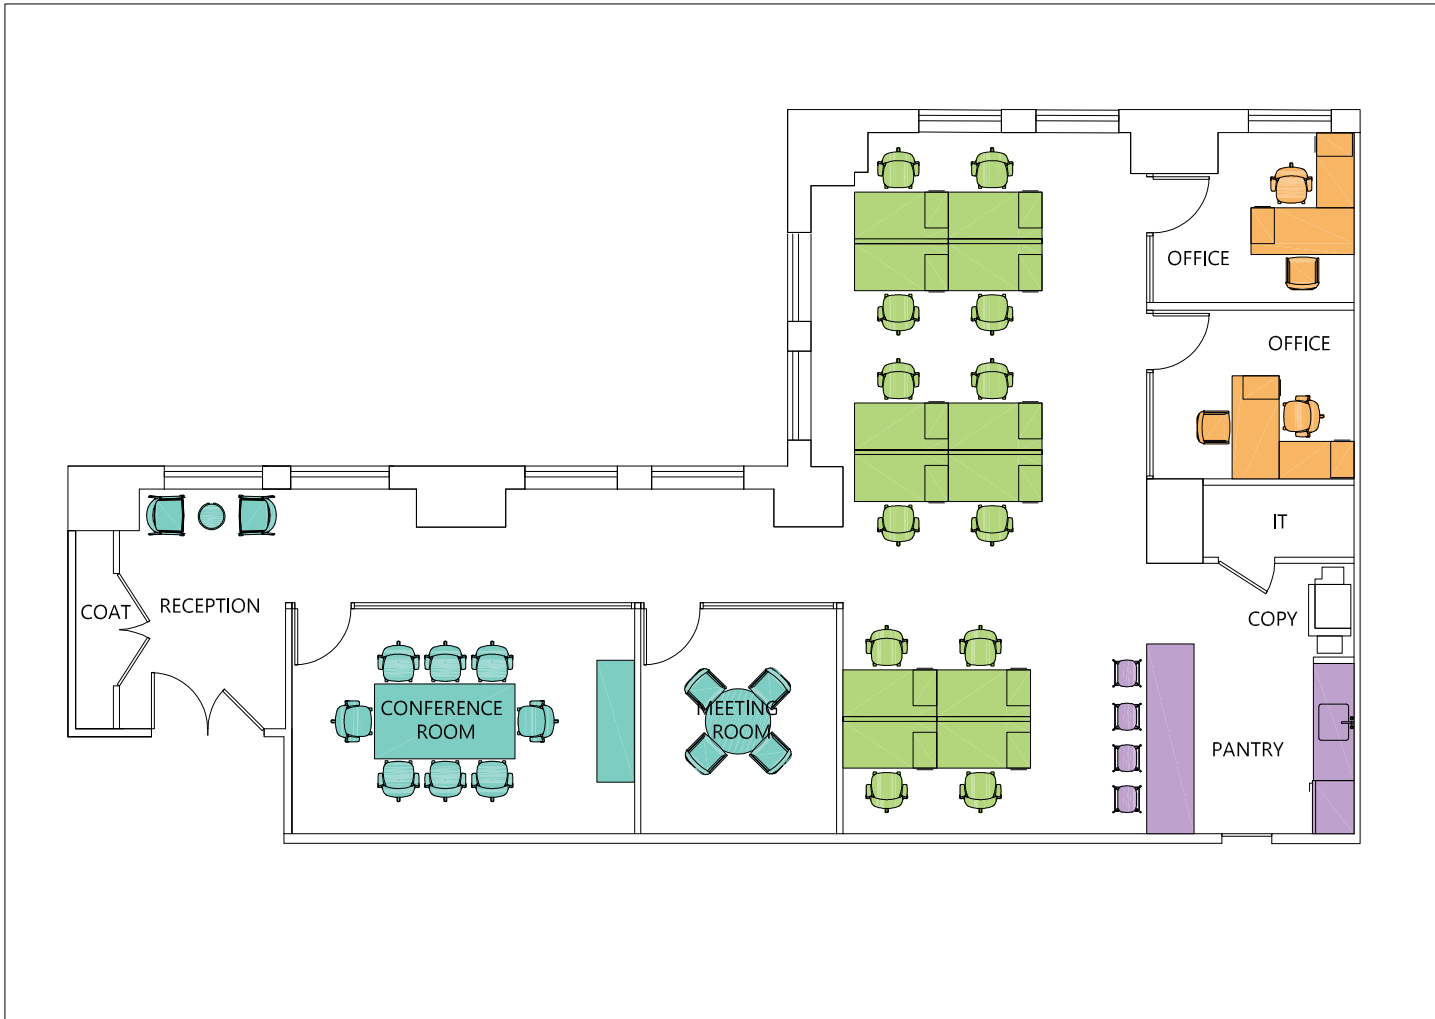

Suite 4500 | 2,998 RSF

Category	Qty
Office	2
Workstation	12
TOTAL	14
Reception	1
Conference Room	1
Meeting Room	1
Pantry	1
IT	1
Copy	1
Coat Closet	1

EMPIRE STATE BUILDING

350 FIFTH AVENUE
NEW YORK, NY 10118