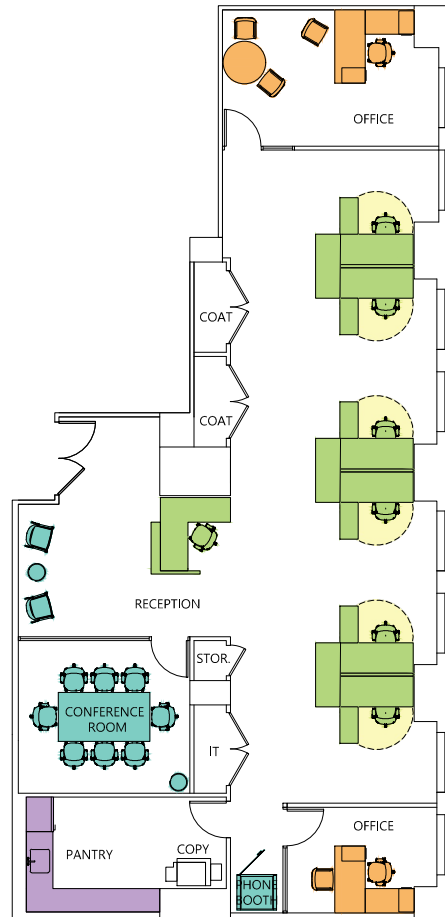

Suite 6430 | 3,272 RSF

Category	Qty
Office	2
Workstation (6' Bench (Incl. Reception)	7
<b>TOTAL</b>	<b>9</b>
Reception	1
Conference Room	1
Pantry	1
IT	1
Copy	1
Coat	2
Storage	1