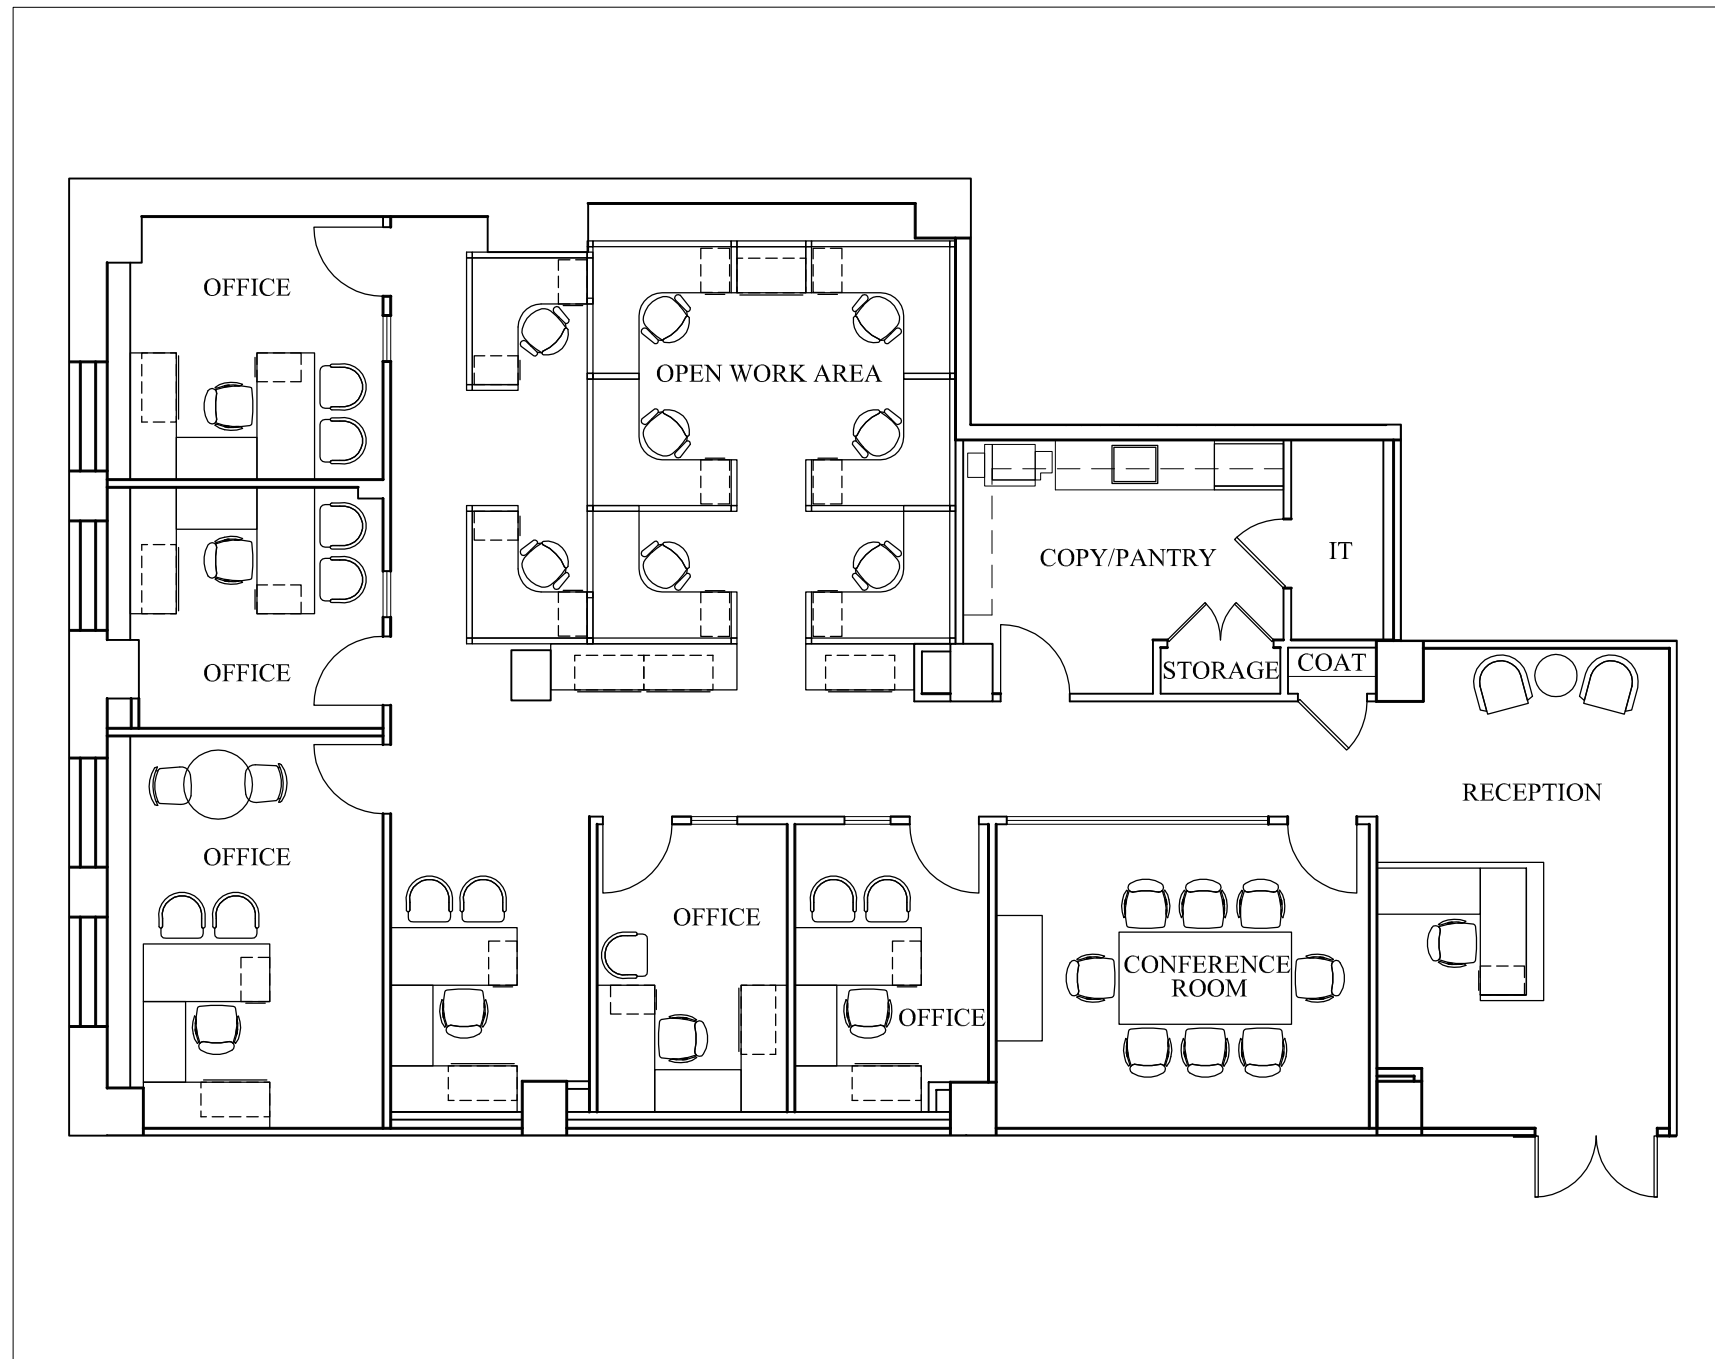

# 4th FLOOR

SUITE 402:	4,158 RSF
CATEGORY	QUANTITY AS SHOWN
OFFICE	5
WORKSTATIONS INCLUDING RECEPTION	10
TOTAL	15
CONFERENCE ROOM	1
COPY/PANTRY	1
COAT CLOSET	1
STORAGE	1
IT	1