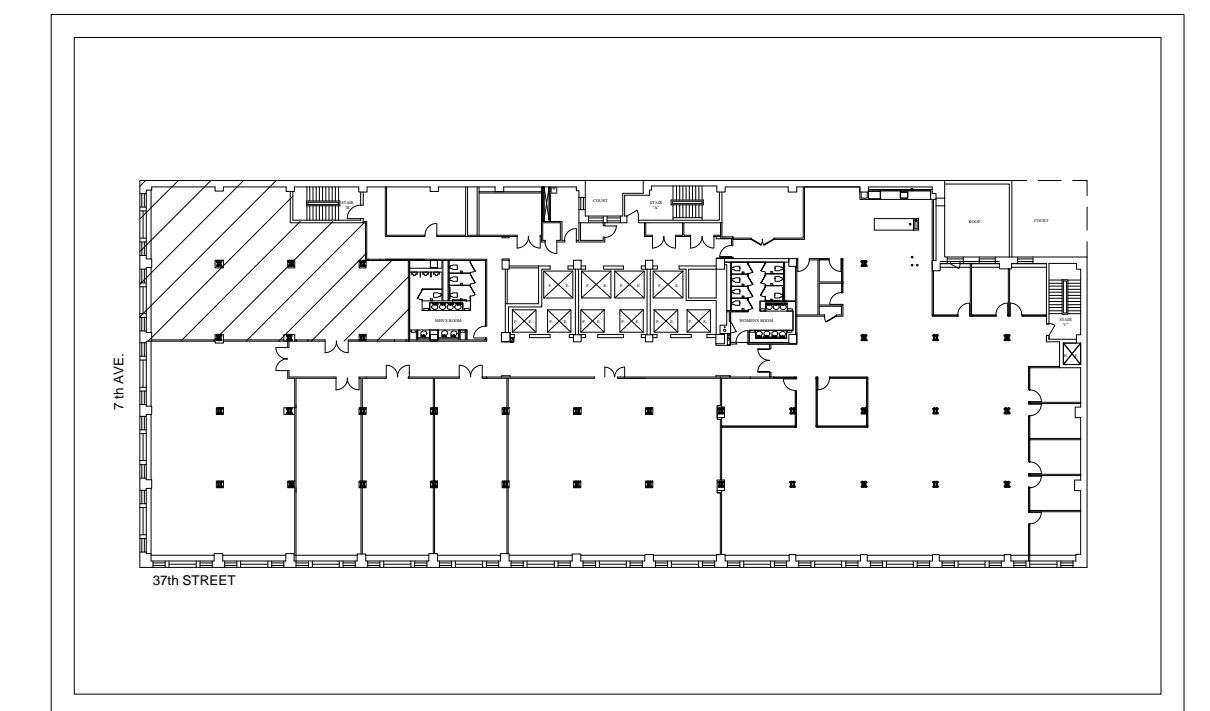

2ND FLOOR

SUITE 200-201:	4,475 RSF
CATEGORY	QUANTITY AS SHOWN
OFFICE	4
WORKSTATION	19
TOTAL PERSONNEL	23
CONFERENCE ROOM	1
MEETING ROOM	1
PANTRY	1
COPY	1
COAT CLOSET	1
IT	1

501 7TH AVENUE

501 7TH AVENUE
NEW YORK, NY 10018