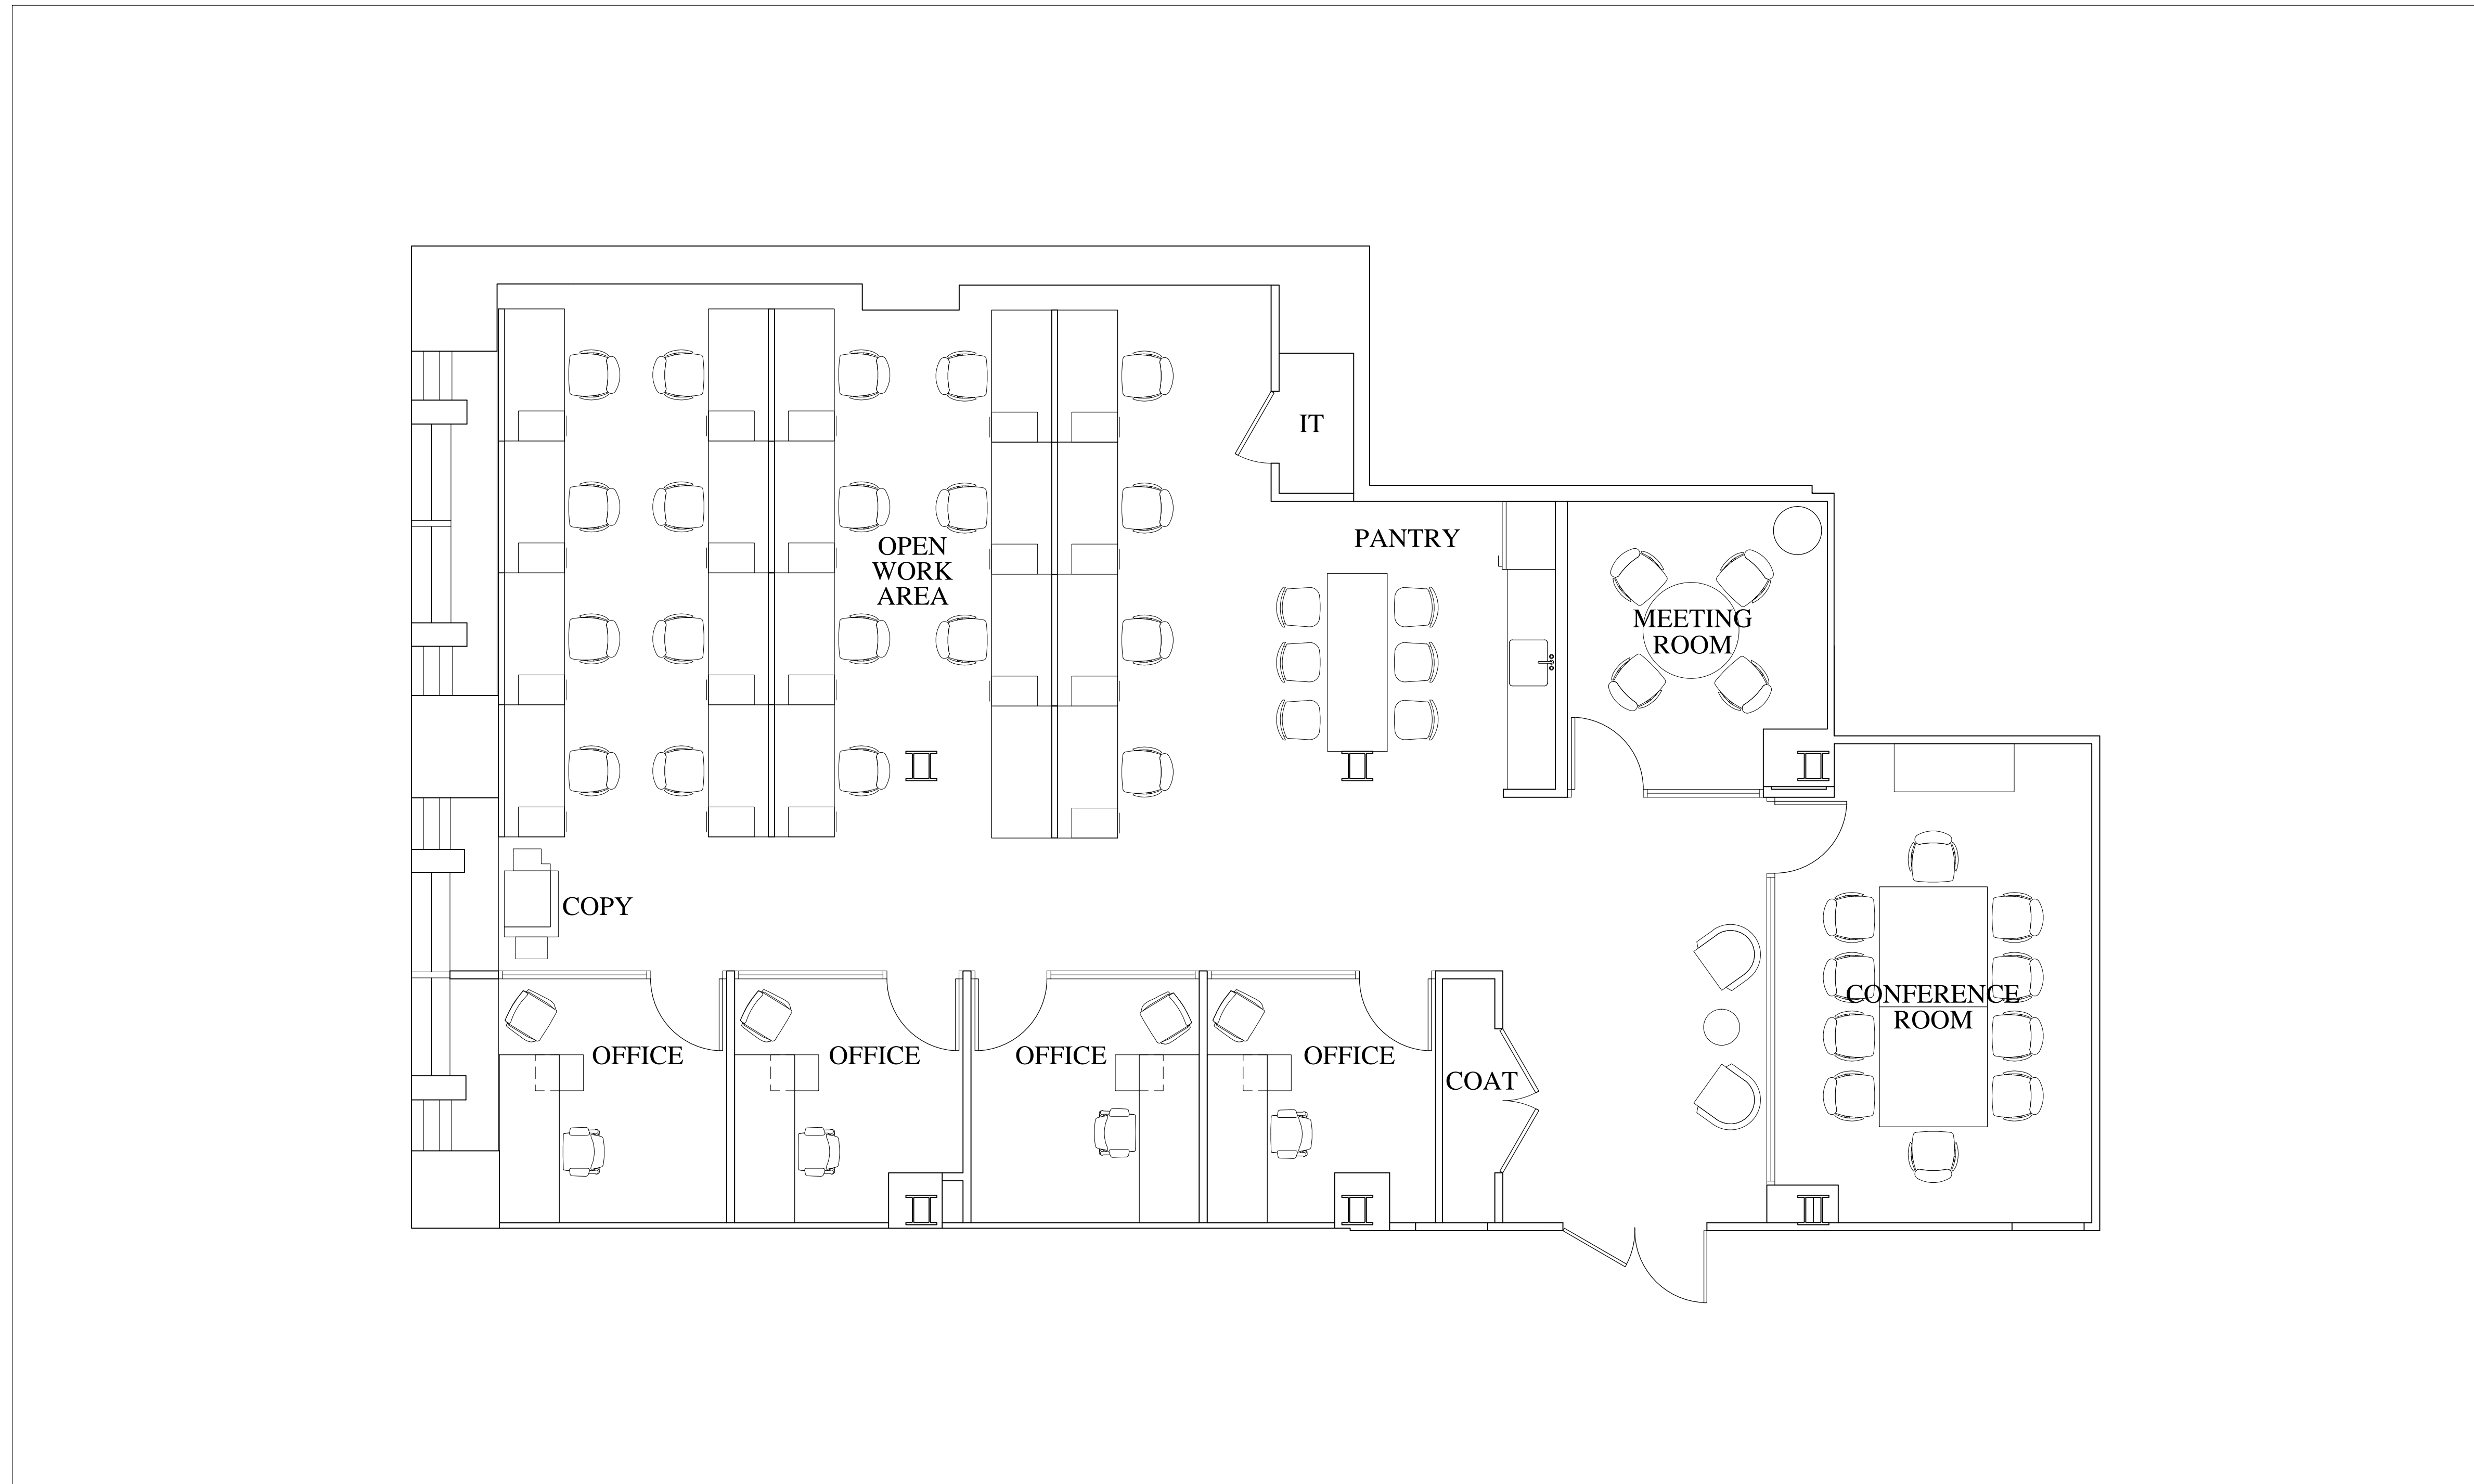

2ND FLOOR

SUITE 200-201:	4,475 RSF
CATEGORY	QUANTITY AS SHOWN
OFFICE	4
WORKSTATION	19
TOTAL PERSONNEL	23
CONFERENCE ROOM	1
MEETING ROOM	1
PANTRY	1
COPY	1
COAT CLOSET	1
IT	1

501 7TH AVENUE

501 7TH AVENUE
NEW YORK, NY 10018