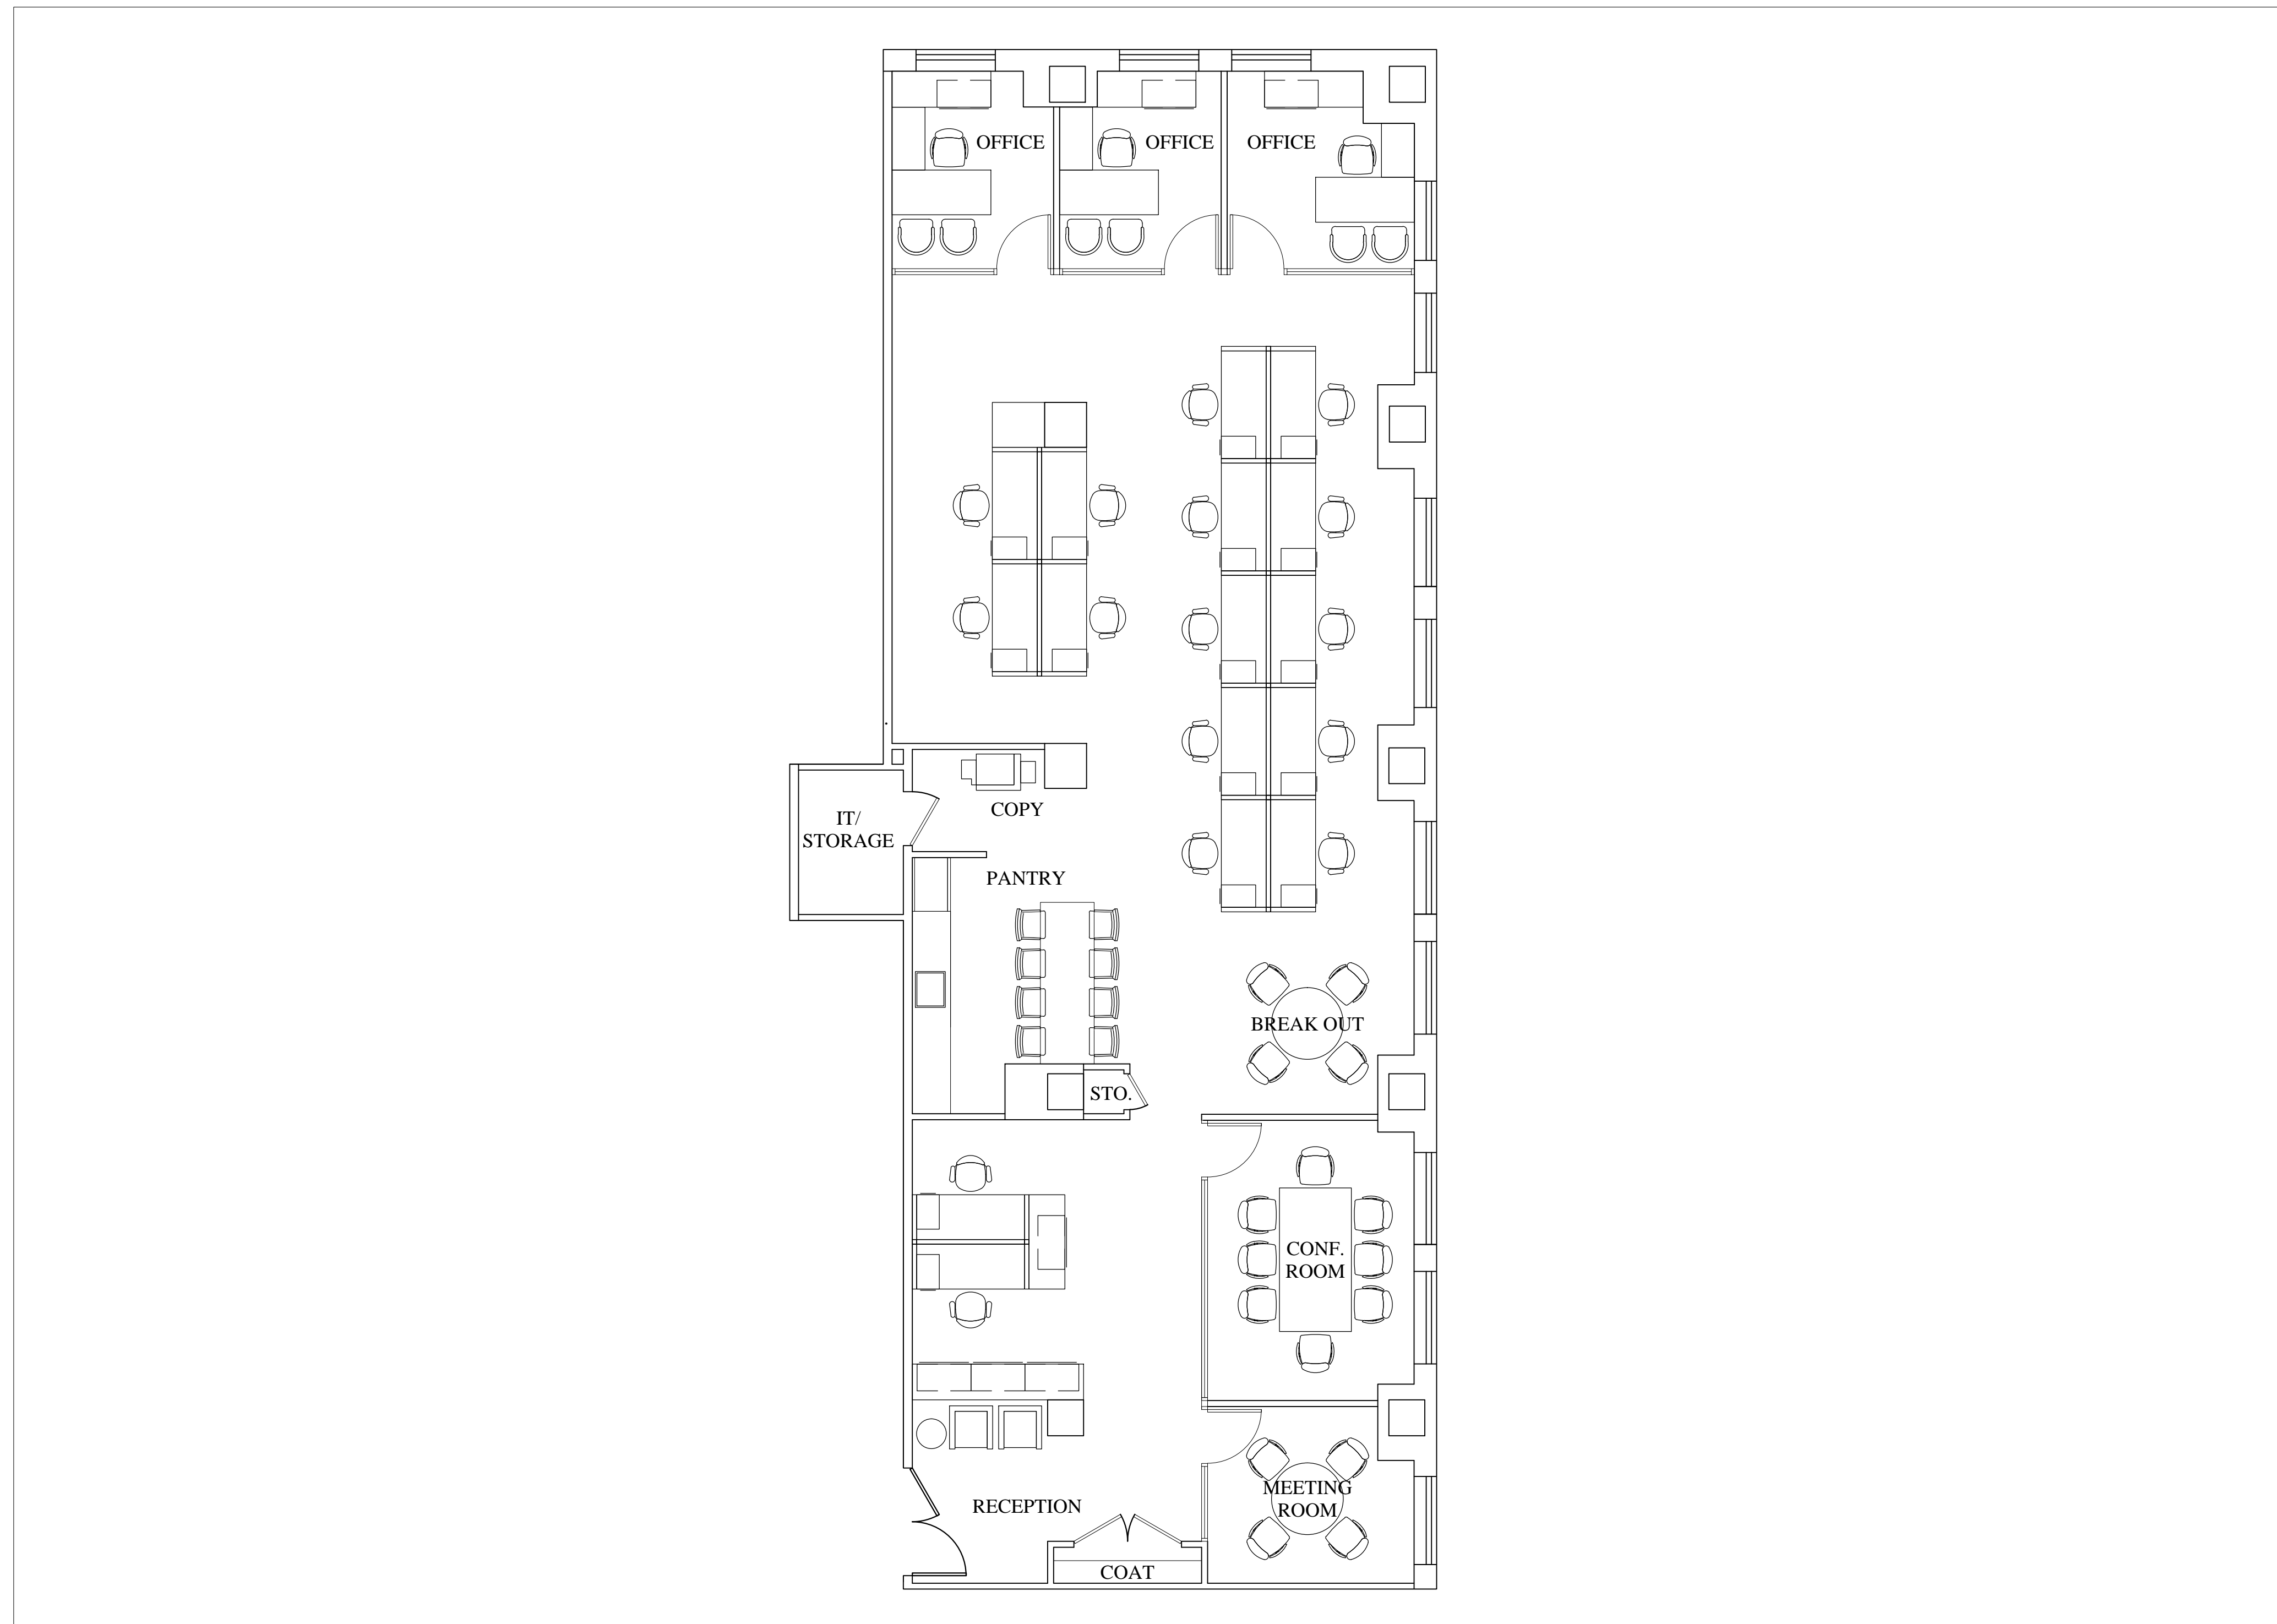

47th FLOOR

SUITE 4750:	4,145 RSF
CATEGORY	QUANTITY AS SHOWN
OFFICE	3
WORKSTATION 6'-0"	16
TOTAL PERSONNEL	19 (219 SF PP)
RATIO: WORKSEATS TO BREAK-OUT SEATS	1 : 1.26
CONF. ROOM	1
MEETING ROOM	1
PANTRY	1
COPY	1
IT/ STORAGE	1
COAT CLOSET	1
STORAGE	1