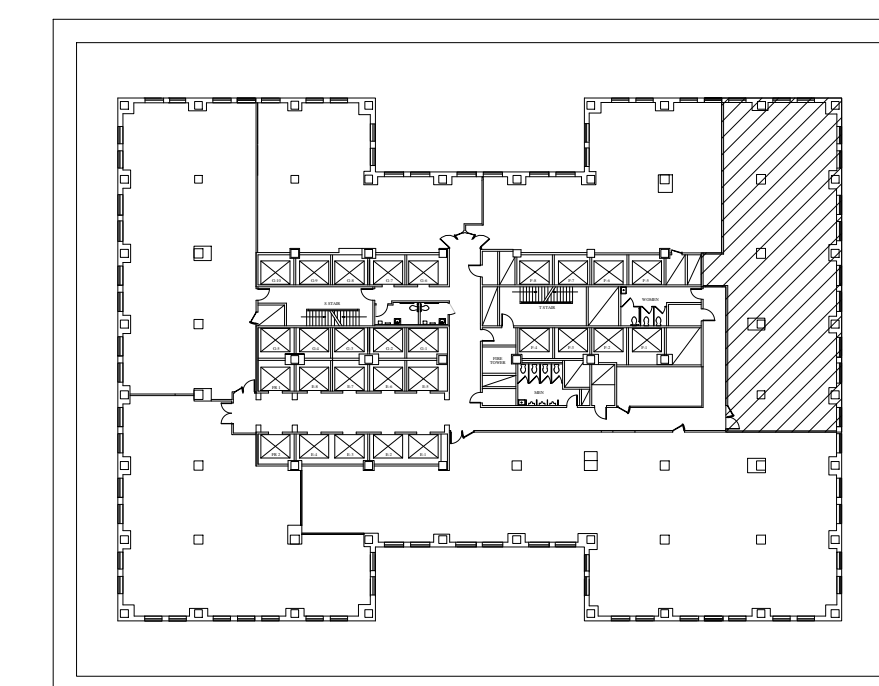

47th FLOOR

SUITE 4750:	4,145 RSF
CATEGORY	QUANTITY AS SHOWN
OFFICE	3
WORKSTATION 6'-0"	16
TOTAL PERSONNEL	19 (219 SF PP)
RATIO: WORKSEATS TO BREAK-OUT SEATS	1 : 1.26
CONF. ROOM	1
MEETING ROOM	1
PANTRY	1
COPY	1
IT/ STORAGE	1
COAT CLOSET	1
STORAGE	1