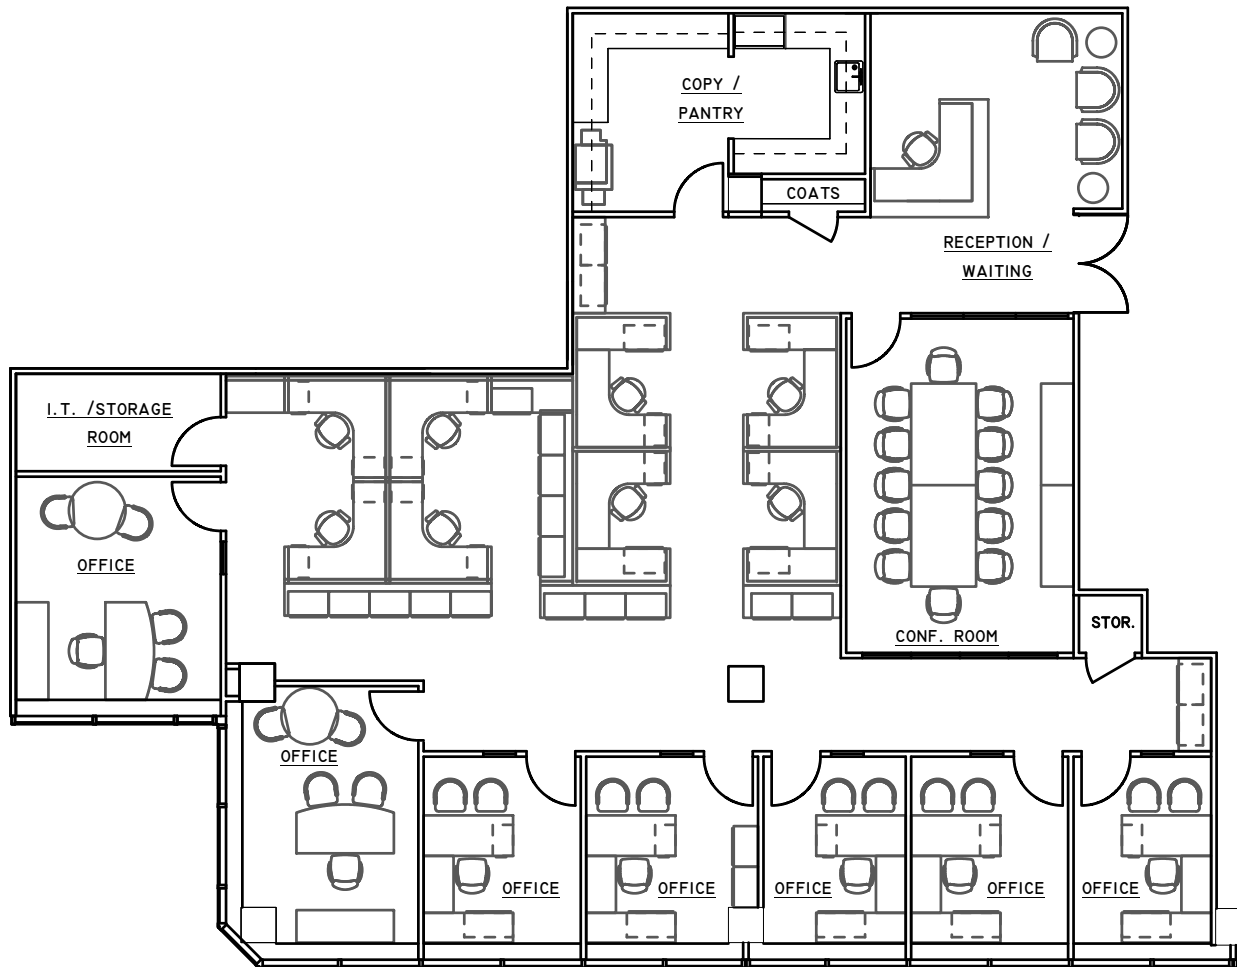

KEY PLAN

SPACE LEGEND

CATEGORY	QUANTITY AS SHOWN
OFFICE	7
WORKSTATION (INCL. RECEPT.)	9
CONF. ROOM	1
RECEPT./WAIT'G	1
PANTRY	1
COPY ROOM	1
I.T. / STROAGE RM.	1
STORAGE CLOS.	1
COAT CLOSET	1

Proposed Tenant Layout

FIRST STAMFORD PLACE

300 FIRST STAMFORD PLACE

Stamford, CT

4th Floor | 4,136 SF

EMPIRE STATE
REALTY TRUST

empirestaterealtytrust.com

ESRT
LISTED
NYSE