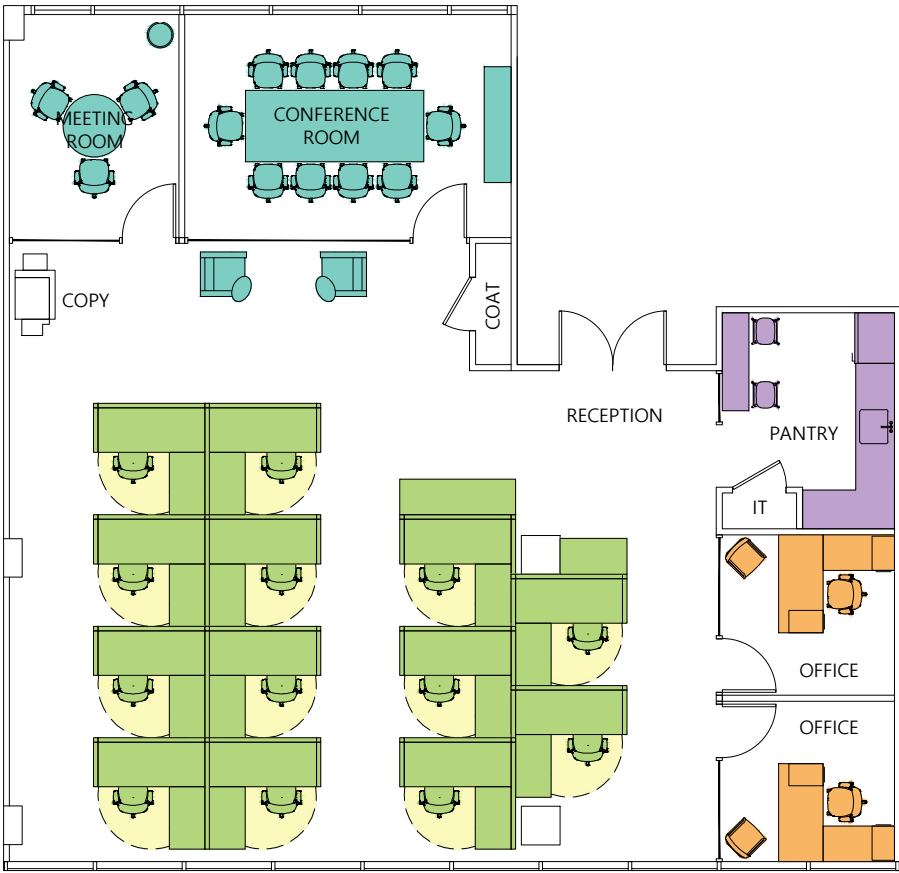

KEY PLAN 

Proposed Tenant Layout

SPACE LEGEND

Category	Qty
Office	2
Workstation (6' x 6')	13
<b>TOTAL</b>	<b>15</b>
Reception	1
Conference Room	1
Meeting Room	1
Pantry	1
Copy	1
IT	1
Coat closet	1

FIRST STAMFORD PLACE

300 FIRST STAMFORD PLACE  
Stamford, CT

3rd Floor | 2,714 SF

**EMPIRE STATE**  
REALTY TRUST  
empirestaterealtytrust.com

**ESRT**  
**LISTED**  
**NYSE**