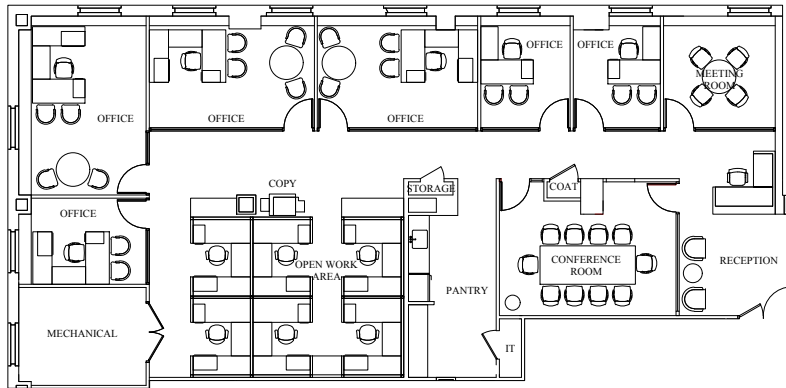

9th FLOOR

SUITE 918:	4,668 RSF
CATEGORY	QUANTITY AS SHOWN
OFFICES	6
WORKSTATION INCL. RECEPTION	7
TOTAL	13
CONFERENCE ROOM	1
MEETING ROOM	1
PANTRY	1
COPY	1
COAT	1
IT	1
STORAGE	1
MECHANICAL	1

250 WEST 57TH STREET