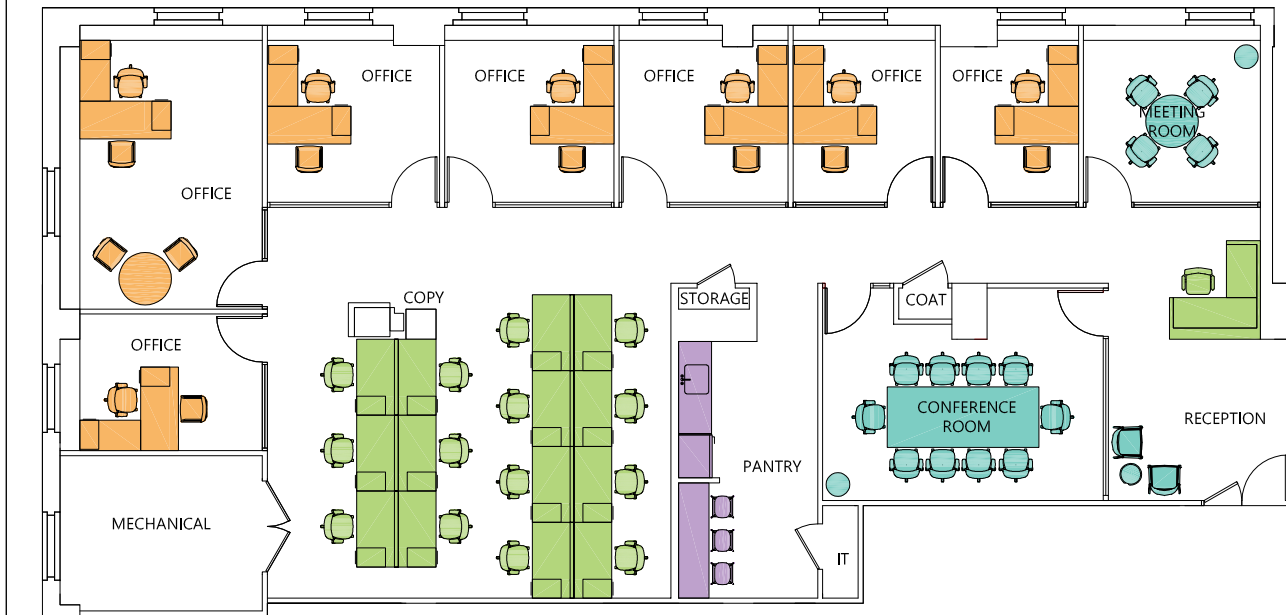

SUITE 918 | 4,758 RSF

Category	Qty
Office	7
Workstation (Incl. Reception)	15
TOTAL	22
Reception	1
Conference Room	1
Meeting Room	1
Pantry	1
Copy	1
IT	1
Coat	1
Storage	1

250 WEST 57TH STREET

250 W 57TH ST