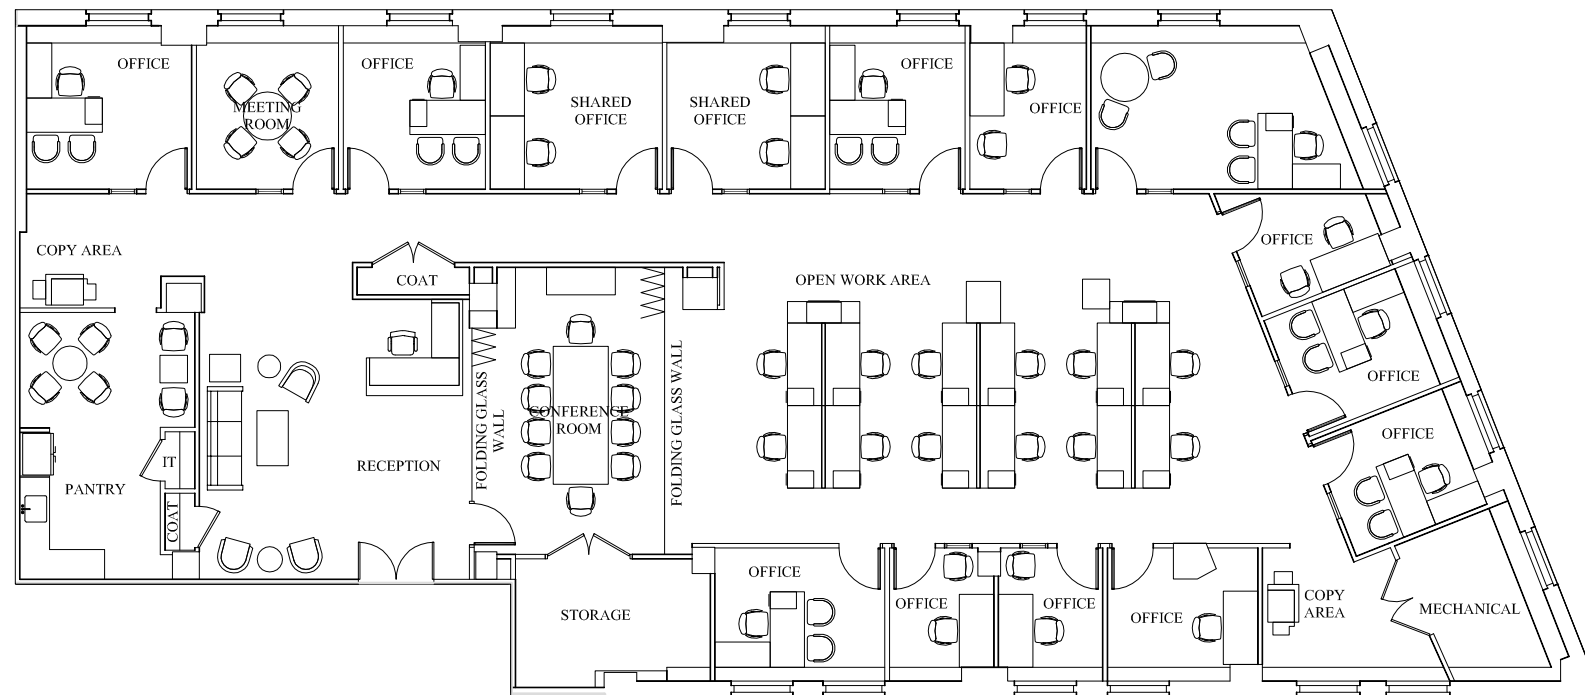

16th FLOOR

SUITE 1601-1610:	7,949 RSF
CATEGORY	QUANTITY AS SHOWN
OFFICES	12
SHARED OFFICES	2 (4 PERSONS)
WORKSTATIONS (INCL. RECEPTION)	15
TOTAL	31
CONFERENCE ROOM	1
MEETING ROOM	1
PANTRY	1
COPY	2
COAT	2
IT	1
STORAGE	1
MECHANICAL	1