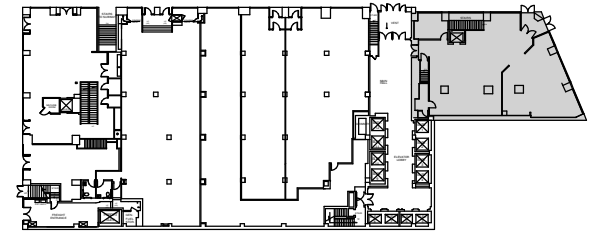

**GROUND FLOOR - 3,523 SF**

**KEY PLAN: NOT TO SCALE**

## Suite 101 & C101

**CONCOURSE - 4,311 SF**

All areas and dimensions are approximate. Field verification is necessary.

**EMPIRE STATE**  
REALTY TRUST

250 West 57th Street  
New York, NY 10107

1st Floor

**NORTH**