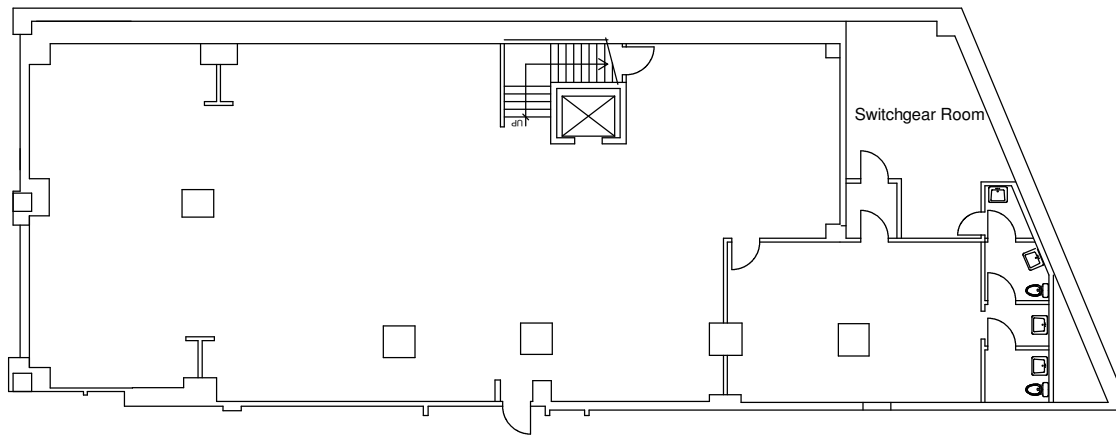

**GROUND FLOOR - 3,523 SF**

**KEY PLAN: NOT TO SCALE**

## Suite 101 & C101

**CONCOURSE - 4,311 SF**

All areas and dimensions are approximate. Field verification is necessary.

**EMPIRE STATE**  
REALTY TRUST

250 West 57th Street  
New York, NY 10107

1st Floor

**NORTH**