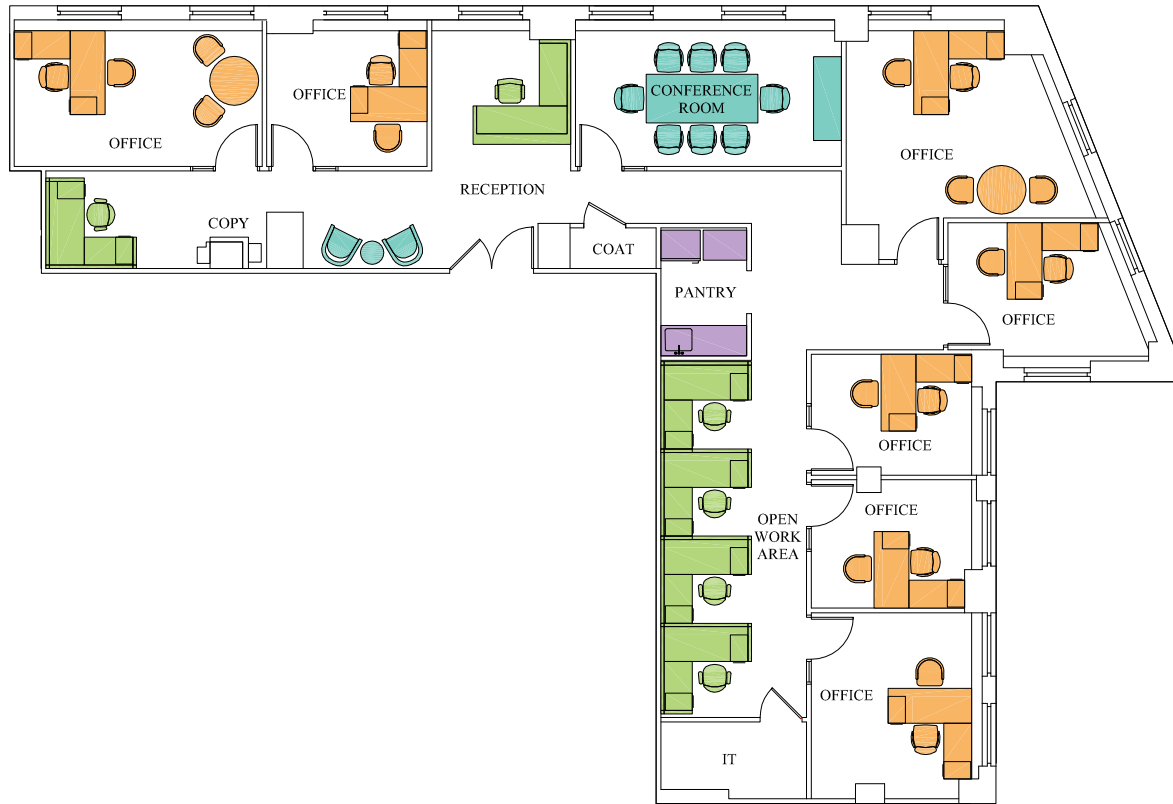

25th FLOOR

| SUITE 2507 | 4,726 RSF |
|--------------------------------|-------------------|
| CATEGORY | QUANTITY AS SHOWN |
| OFFICE | 7 |
| WORKSTATION INCL. RECEPTIONIST | 6 |
| TOTAL | 13 |
| RECEPTION | 1 |
| CONFERENCE ROOM | 1 |
| PANTRY | 1 |
| COPY | 1 |
| IT | 1 |
| COAT | 1 |

250 WEST 57TH STREET

250 W 57TH ST

250 WEST 57TH STREET
NEW YORK, NY 10107

SUITE 2507

4,726 RSF

AS-BUILT
11/11/19

EMPIRE STATE

REALTY TRUST