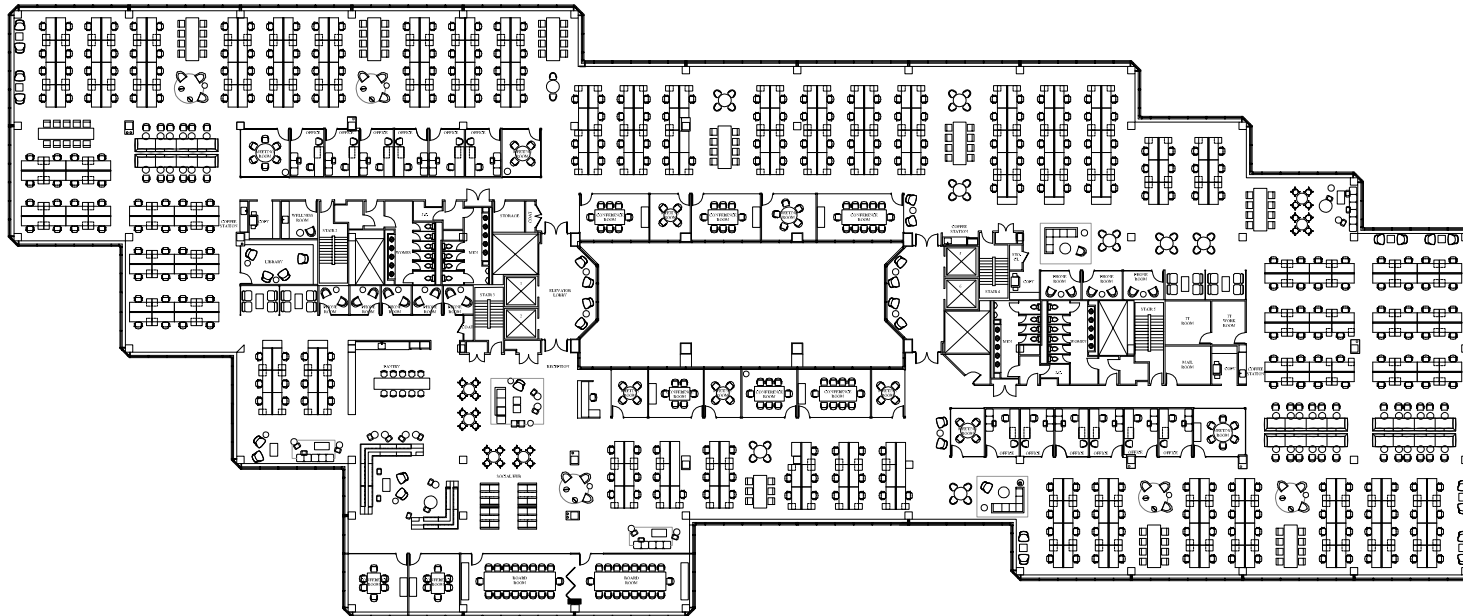

KEY PLAN

SPACE LEGEND

CATEGORY	QUANTITY AS SHOWN
OFFICE	12
WORKSTATION (INCL. RECEPT.)	356
TOTAL PERSONNEL	368
RECEPTION	1
BOARD ROOM	2
CONFERENCE ROOM	8
MEETING ROOM	9
PHONE ROOM	8
PANTRY	1
SOCIAL HUB	1
COFFEE STATION	3
WELLNESS	1
LIBRARY	1
IT ROOM	1
IT WORK ROOM	1
MAIL ROOM	1
COPY	3
STORAGE / CLOSET	2
COAT	2

FIRST STAMFORD PLACE

FIRST STAMFORD PLACE

200 Building
Stamford, CT

3RD FLOOR | 58,775 SF

EMPIRE STATE

REALTY TRUST

empirestaterealtytrust.com

ESRT
LISTED
NYSE