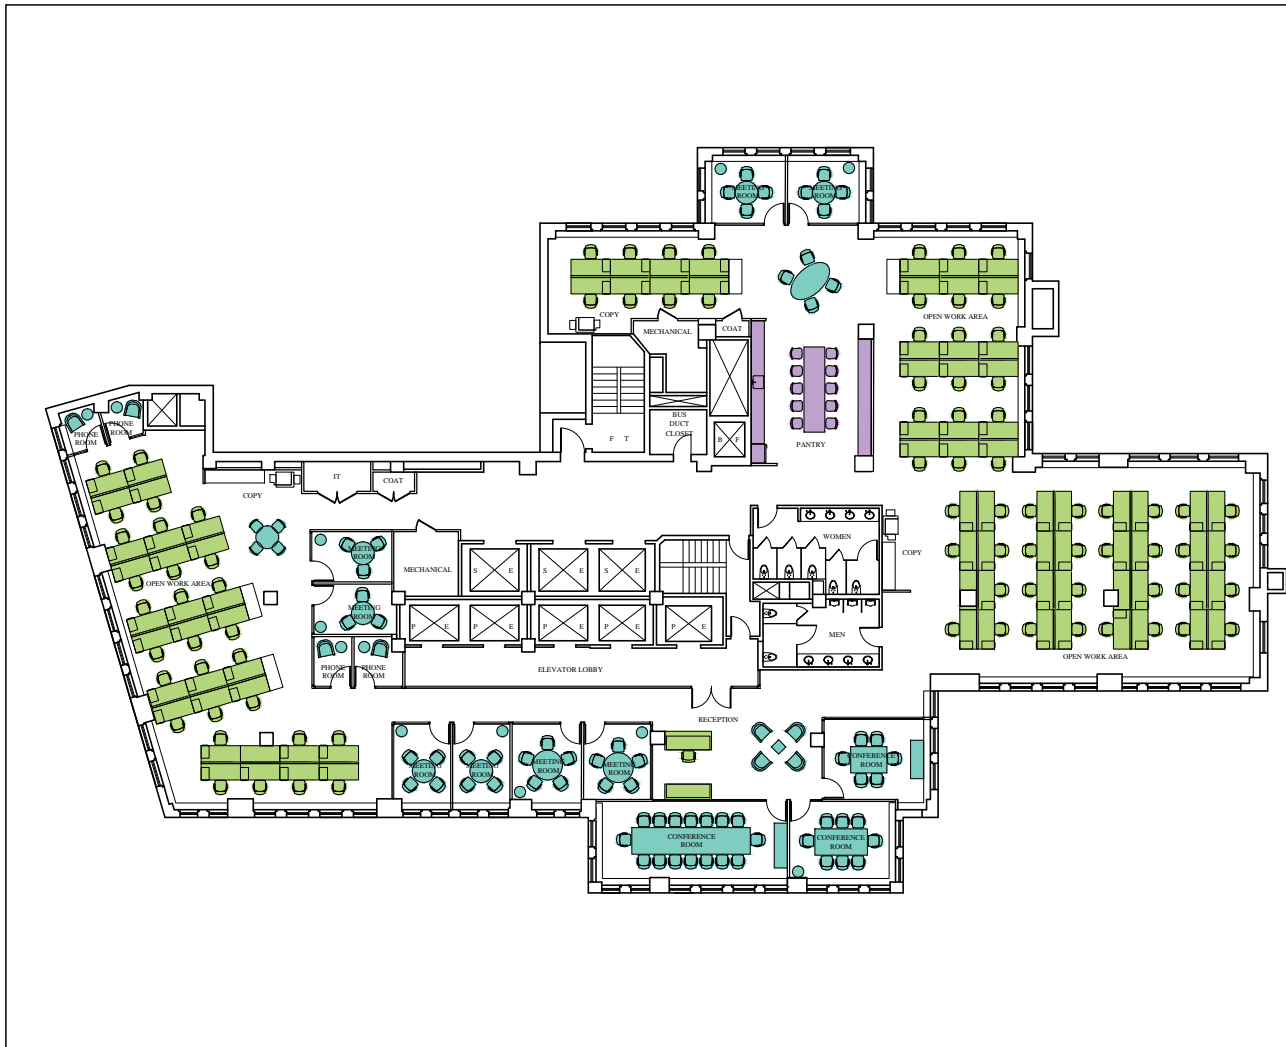

31st Floor

SUITE 3100 15,109 RSF

1400 BROADWAY

1400 BROADWAY NEW YORK, NY 10018

SUITE 3100 15,109 RSF

EMPIRE STATE
REALTY TRUST

empirestaterealtytrust.com

ESRT
LISTED
NYSE

Member
REBNY
REAL ESTATE BOARD OF NEW YORK

31st FLOOR

SUITE 3100:	15,109 RSF
CATEGORY	QUANTITY AS SHOWN
OFFICE	-
WORKSTATION INCL. RECEPTIONIST	87
TOTAL	87
RECEPTION	1
CONFERENCE ROOM	3
MEETING ROOM	8
PHONE ROOM	2
PANTRY	1
COPY	3
IT	1
COAT CLOSET	2
MECHANICAL	2