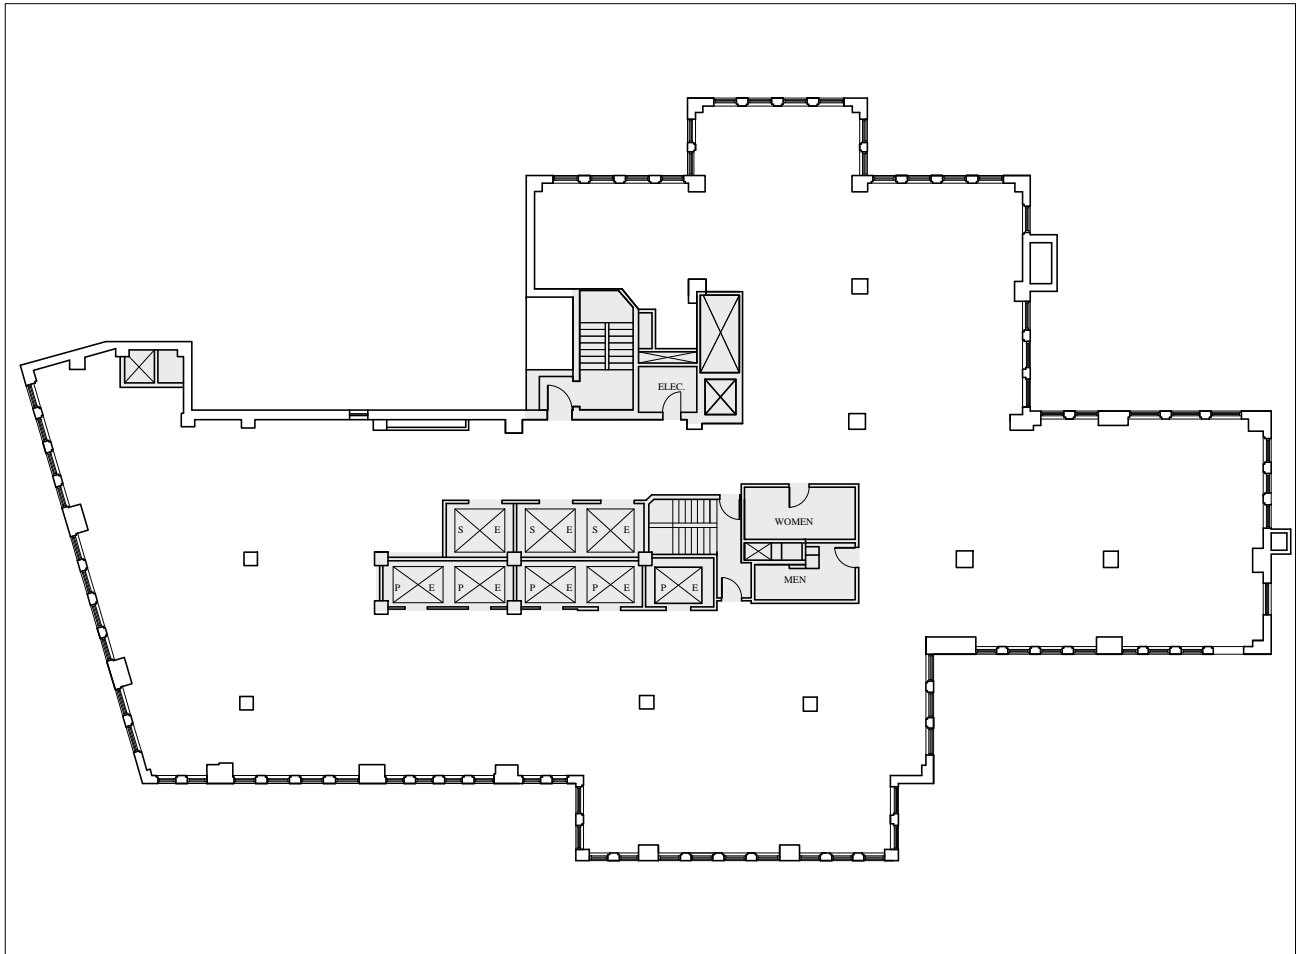

31st Floor

SUITE 3100 15,109 RSF

1400 BROADWAY

1400 BROADWAY NEW YORK, NY 10018

SUITE 3100 15,109 RSF

EMPIRE STATE
REALTY TRUST

empirestaterealtytrust.com

ESRT
LISTED
NYSE