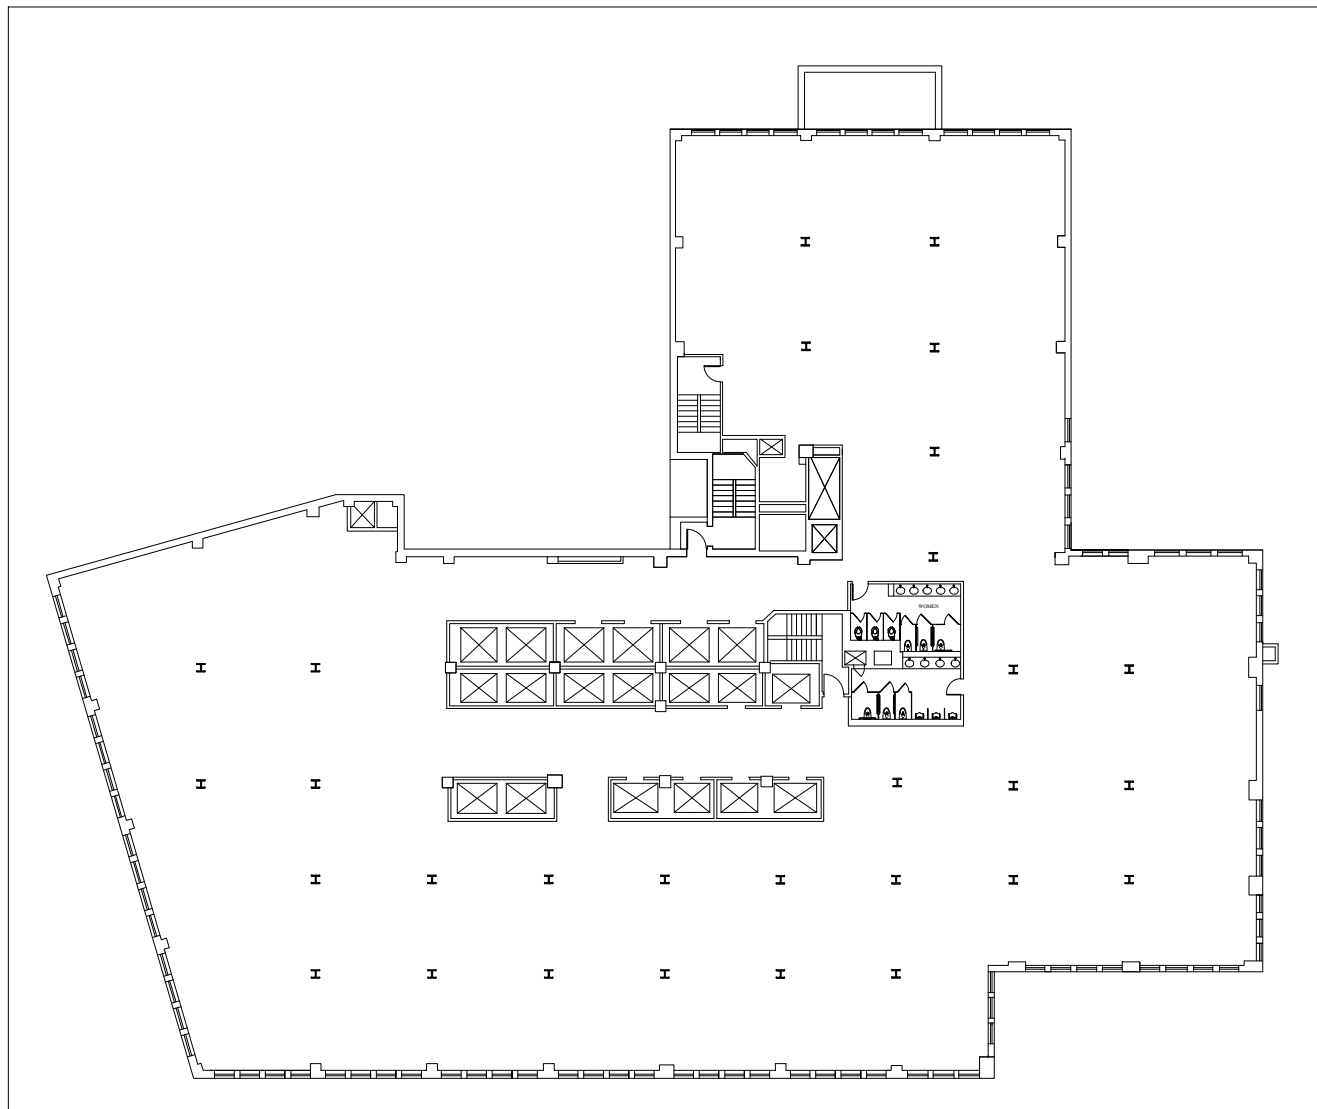

# 17th FLOOR

SUITE 1700: 32,499 RSF

1400 BROADWAY