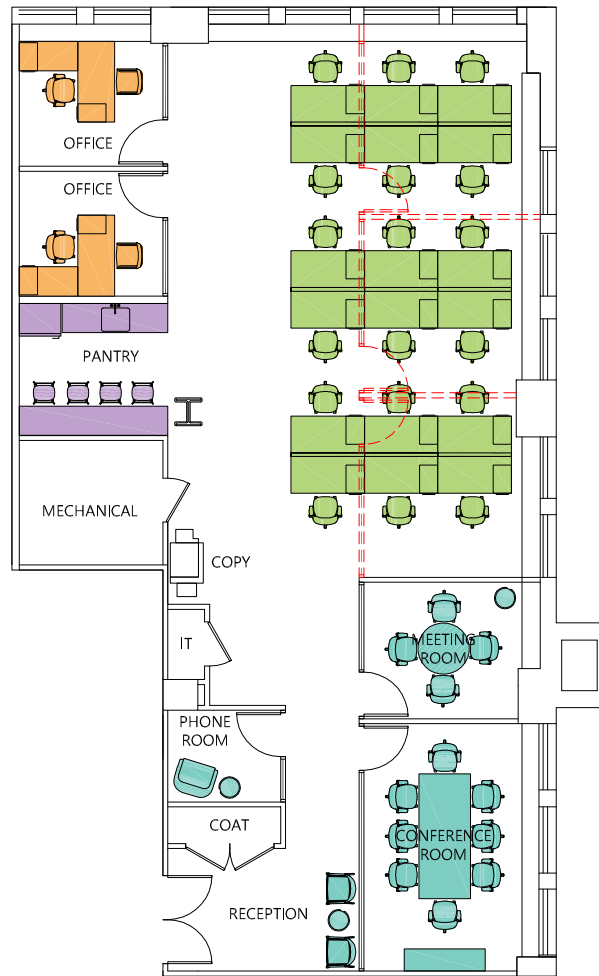

Suite 2201: | 3,409 RSF

Category	Qty
Office	2
Workstation (Incl. Reception)	18
TOTAL	20
Reception	1
Conference Room	1
Meeting Room	1
Phone Room	1
Pantry	1
Copy	1
IT	1
Coat	1
Mechanical	1
Future	-----

1400 BROADWAY