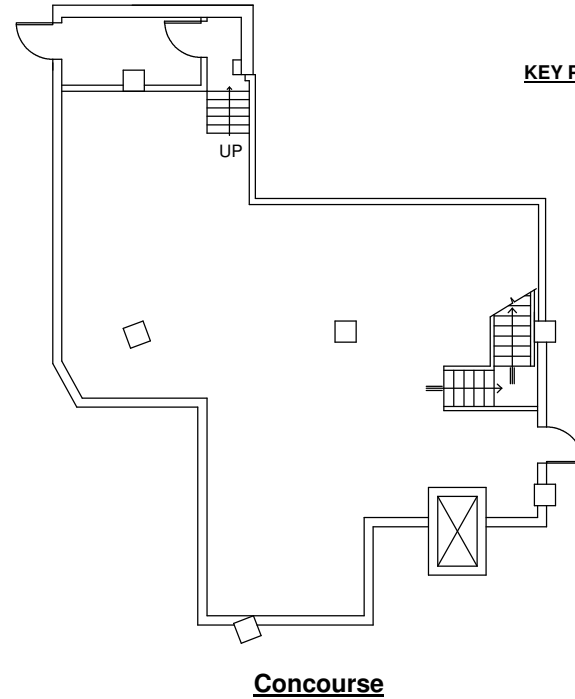

# Suite 110

**KEY PLAN: NOT TO SCALE**

All areas and dimensions are approximate. Field verification is necessary.

**EMPIRE STATE**  
REALTY TRUST

1350 Broadway  
New York, NY 10018

1st Floor

**NORTH**

Date Updated: 7/31/2018