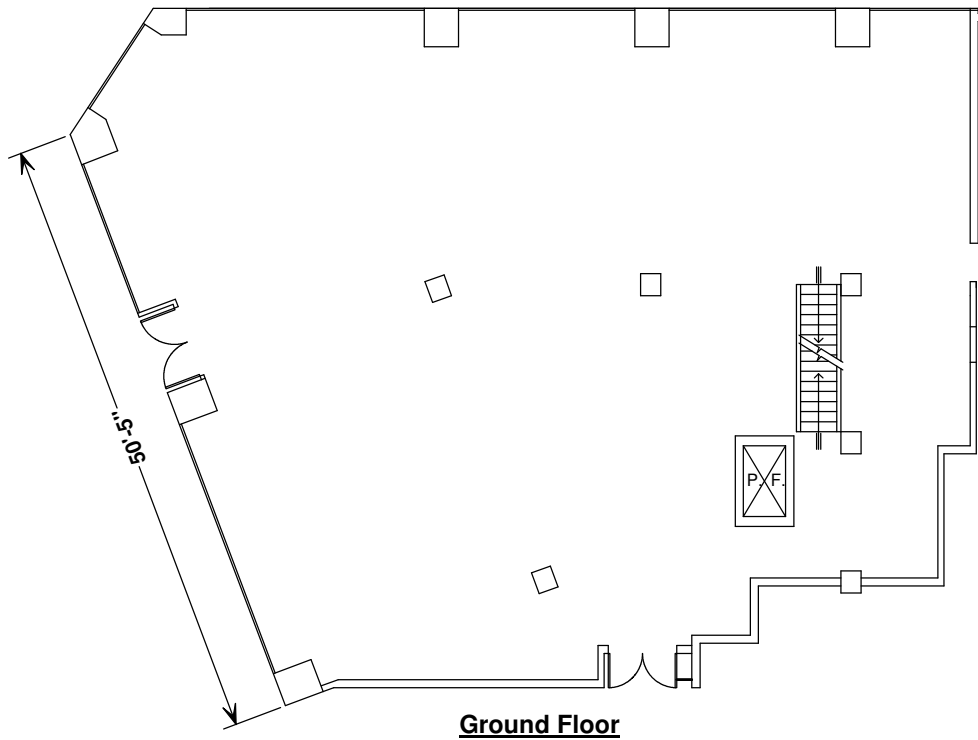

# Suite 110

**KEY PLAN: NOT TO SCALE**

All areas and dimensions are approximate. Field verification is necessary.

**EMPIRE STATE**  
REALTY TRUST

1350 Broadway  
New York, NY 10018

1st Floor

**NORTH**

Date Updated: 7/31/2018