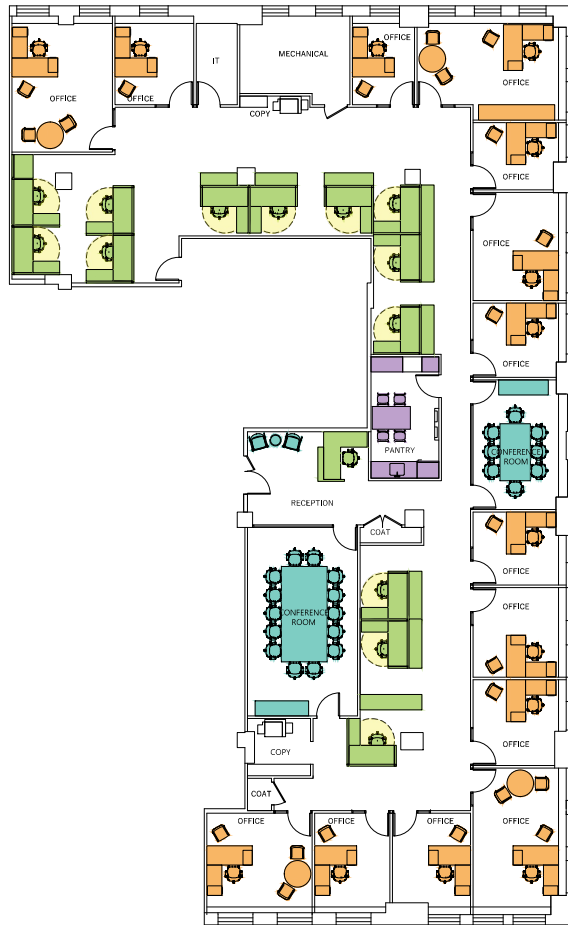

Suite 1400 | **9,081** RSF

Category	Qty
Office	16
Workstation (Incl. Reception)	14
TOTAL	30
Reception	1
Conference Room	2
Pantry	1
IT	1
Copy	2
Coat Closet	2

1350 BROADWAY

1350 BROADWAY

1350 BROADWAY
NEW YORK, NY 10018