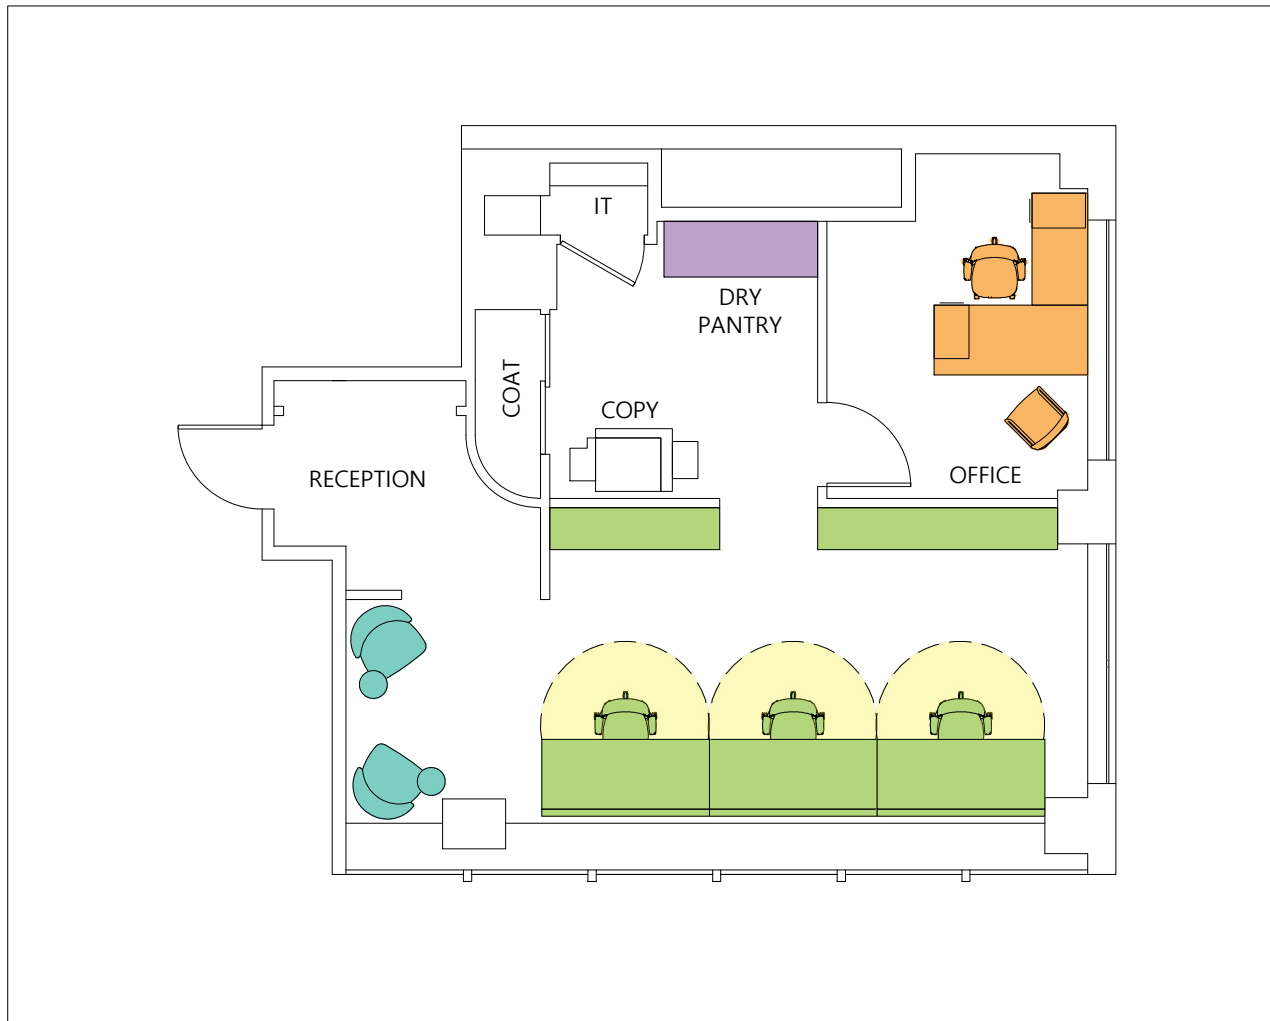

Suite 2102 | 1,126 RSF

Category	Qty
Office	1
Workstation (6' Bench) (Incl. Reception)	3
<b>TOTAL</b>	<b>4</b>
Reception	1
Dry Pantry	1
IT	1
Copy	1
Coat	1