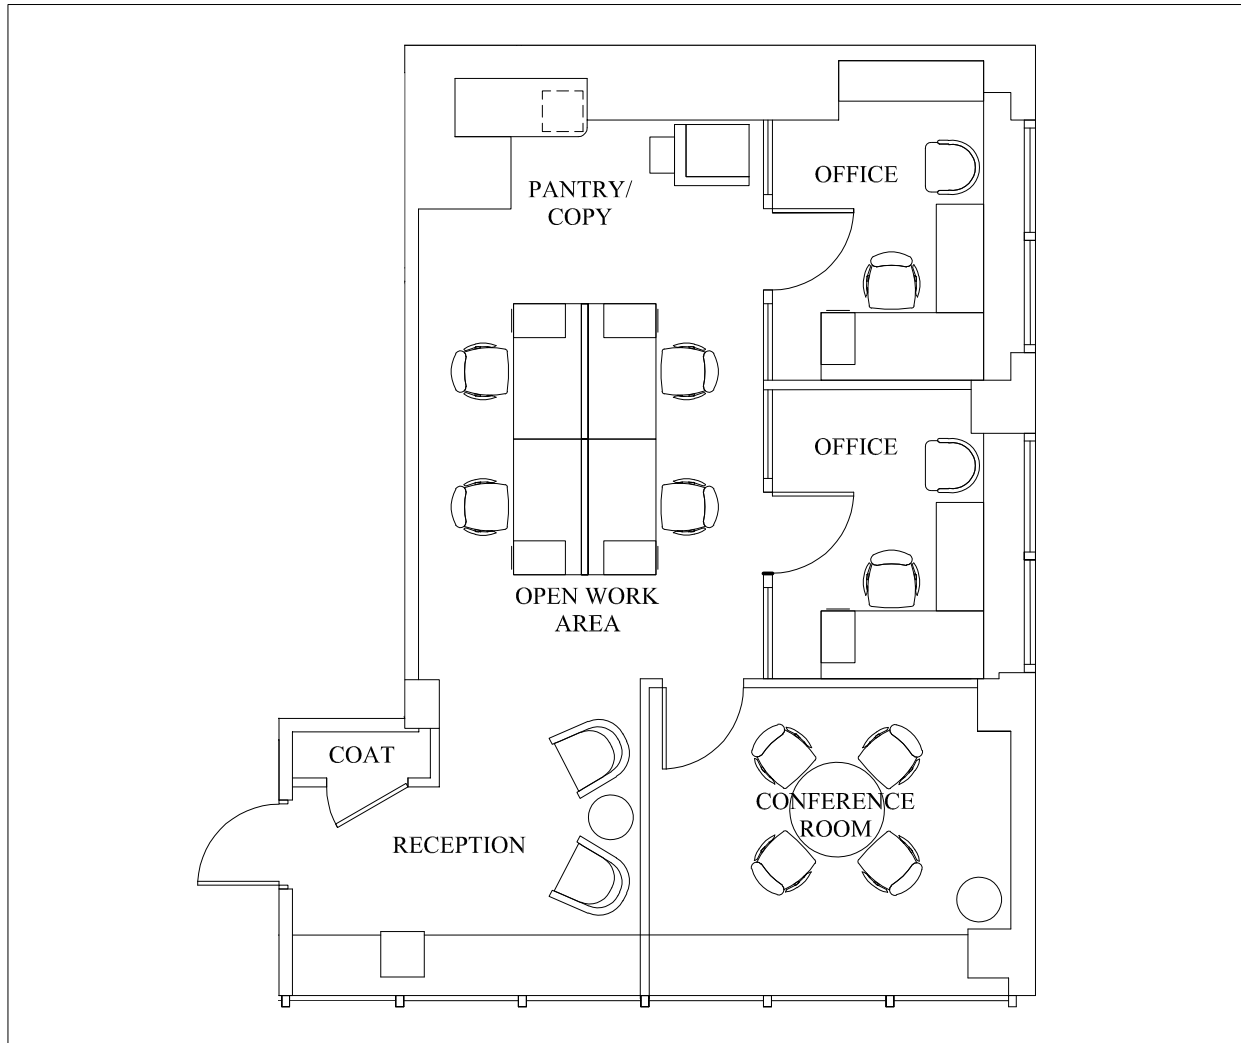

19h FLOOR

SUITE 1900:	1,336 RSF
CATEGORY	QUANTITY AS SHOWN
OFFICE	2
WORKSTATION	4
TOTAL	6
RECEPTION	1
CONFERENCE ROOM	1
DRY PANTRY	1
COPY	1
COAT CLOSET	1

111 W 33RD ST

111 WEST 33RD STREET
NEW YORK, NEW YORK