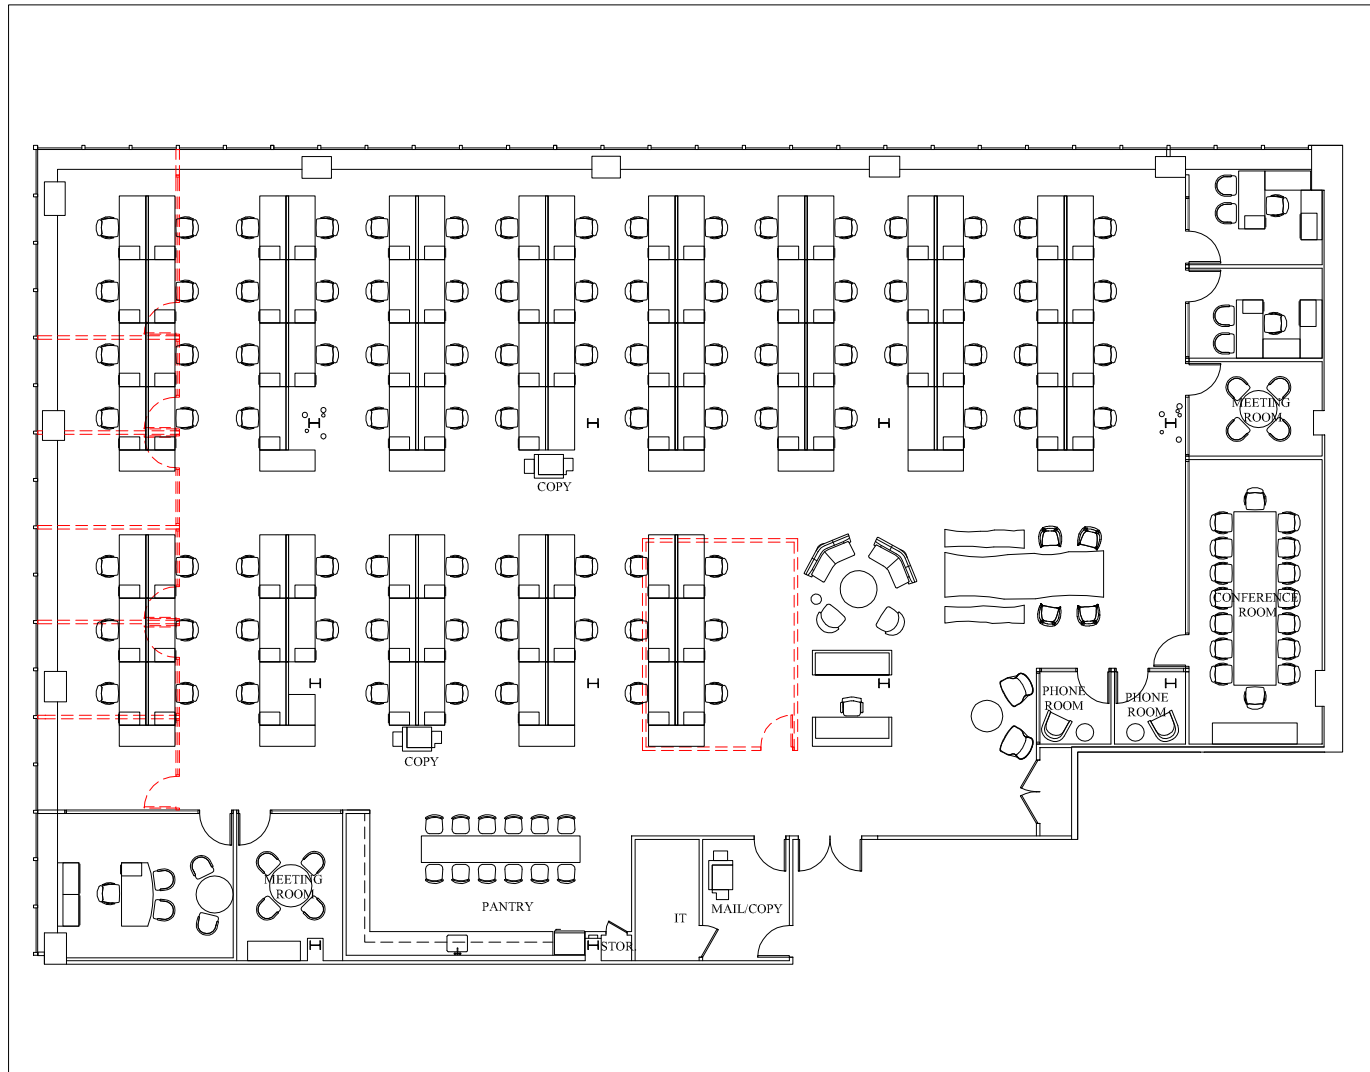

# 14th FLOOR

SUITE 1410	13,851 RSF
OFFICE	3
WORKSTATION INCL. RECEPTIONIST	90
TOTAL	93
CONFERENCE ROOM	1
MEETING ROOM	2
PHONE ROOM	2
RECEPTION	1
PANTRY	1
IT	1
COPY	2
MAIL / COPY	1
COAT	1
STORAGE CLOSET	1