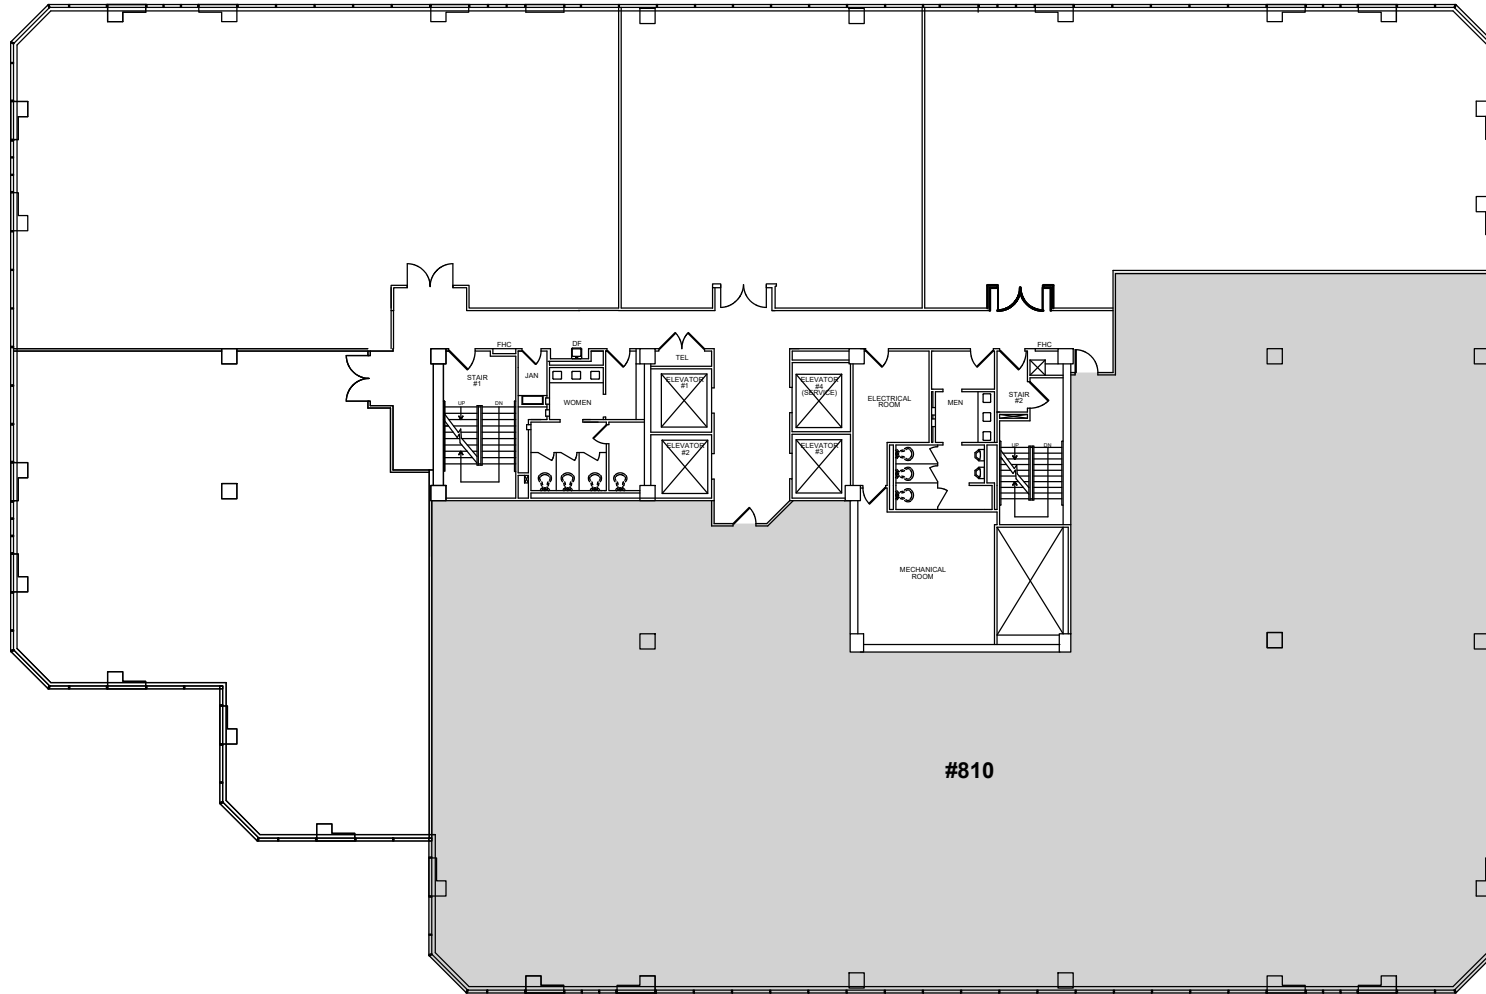

MARTINE AVE.

Suite #810: 13,369 RSF

BANK STREET

TEN BANK STREET
White Plains, NY

8th Floor

EMPIRE STATE
REALTY TRUST

ESRT
LISTED
NYSE