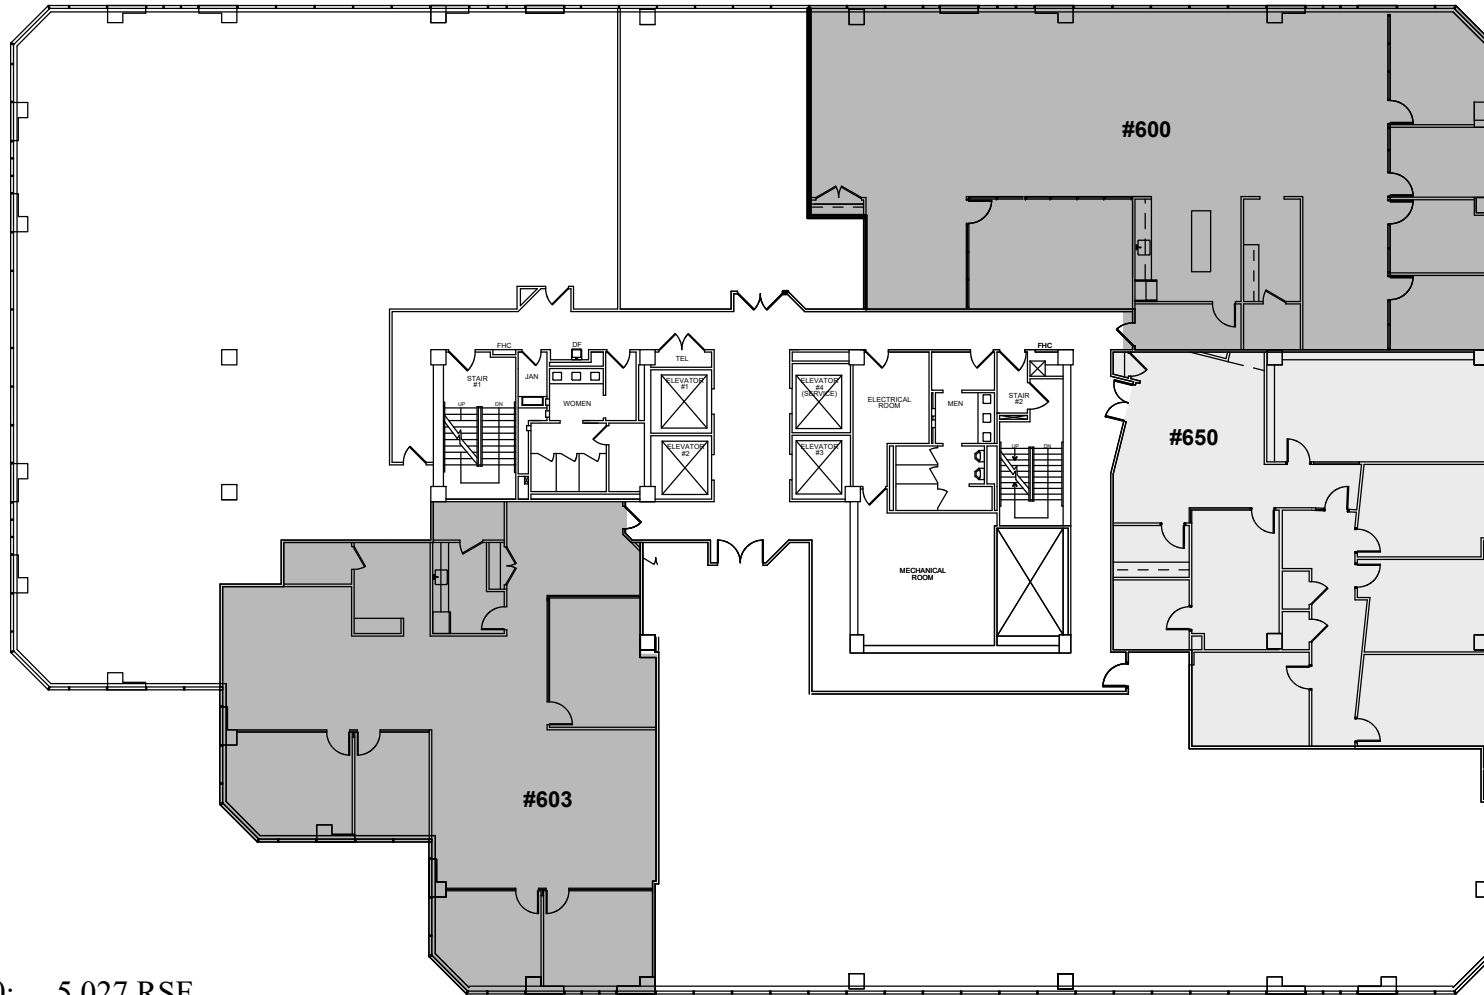

MARTINE AVE.

BANK STREET

- Suite #600: 5,027 RSF
- Suite #650: 3,255 RSF
- Suite #603: 3,863 RSF

TEN BANK STREET  
White Plains, NY

6th Floor

EMPIRE STATE  
REALTY TRUST

ESRT  
LISTED  
NYSE