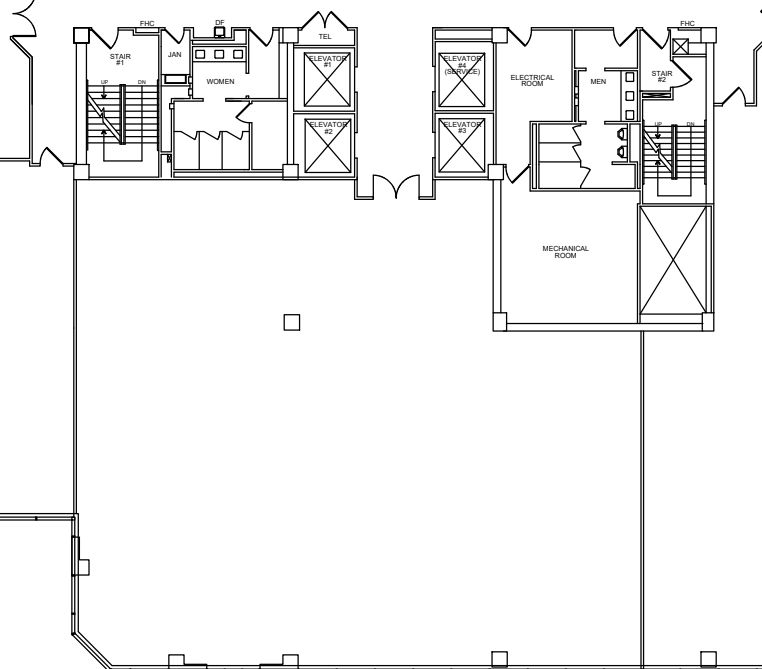

MARTINE AVE.

#530

Suite #530: 2,699 RSF

BANK STREET

TEN BANK STREET
White Plains, NY

5th Floor

EMPIRE STATE
REALTY TRUST

ESRT
LISTED
NYSE