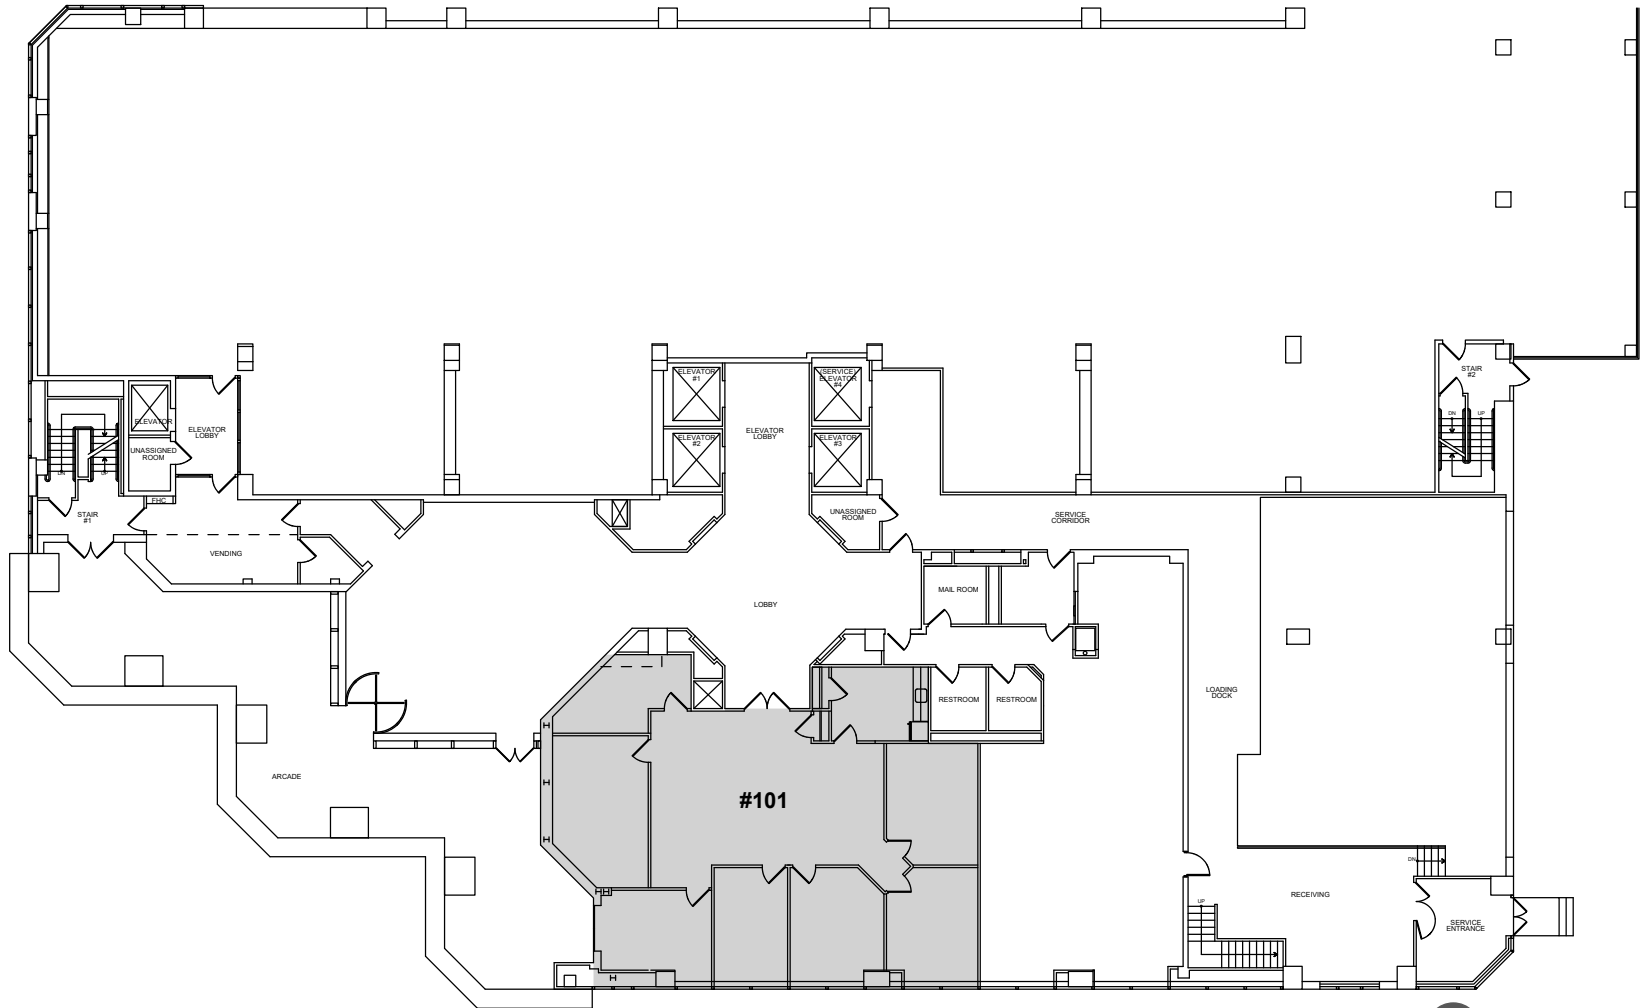

MARTINE AVE.

Suite #101: 2,905 RSF

BANK STREET

TEN BANK STREET  
White Plains, NY

1st Floor

EMPIRE STATE  
REALTY TRUST

ESRT  
LISTED  
NYSE