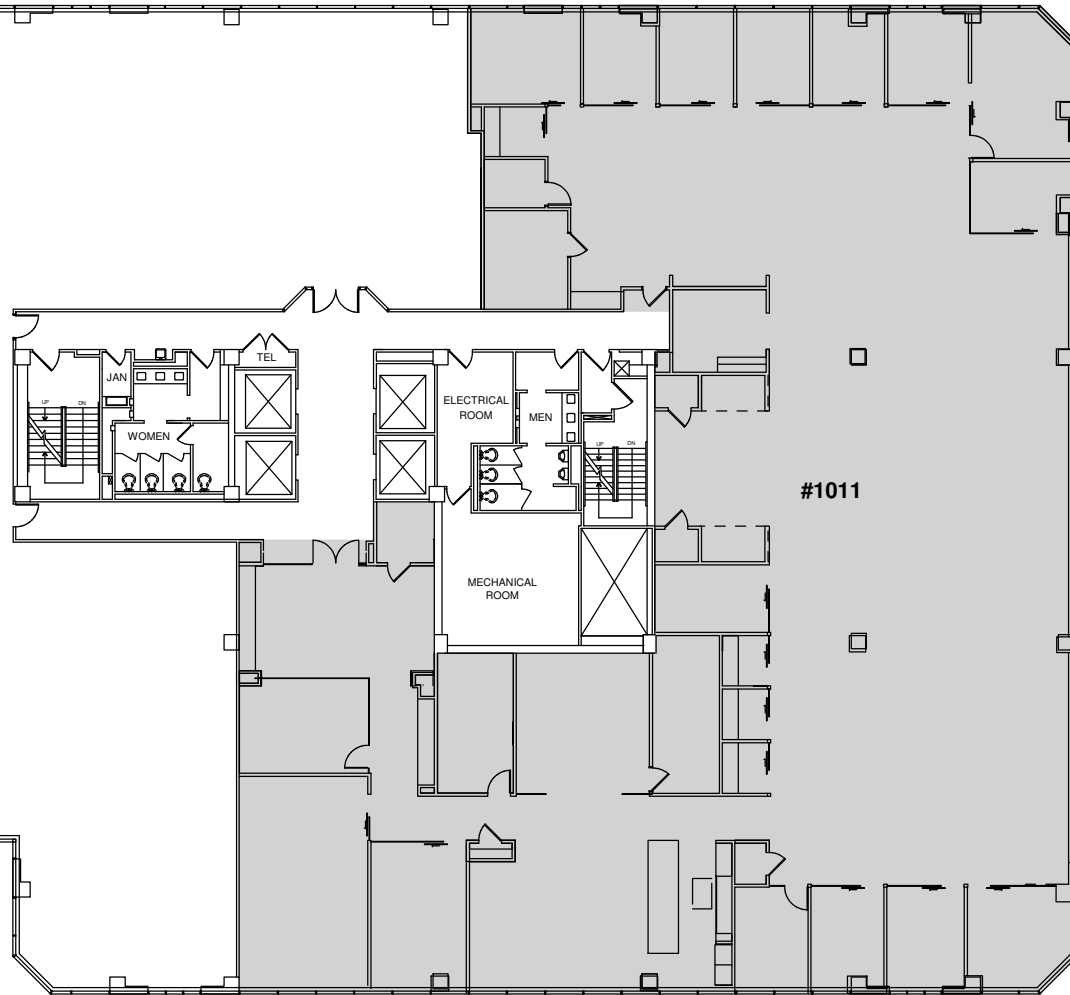

MARTINE AVE.

Suite #1011: 14,672 RSF

BANK STREET

TEN BANK STREET
White Plains, NY

10th Floor

EMPIRE STATE
REALTY TRUST

ESRT
LISTED
NYSE