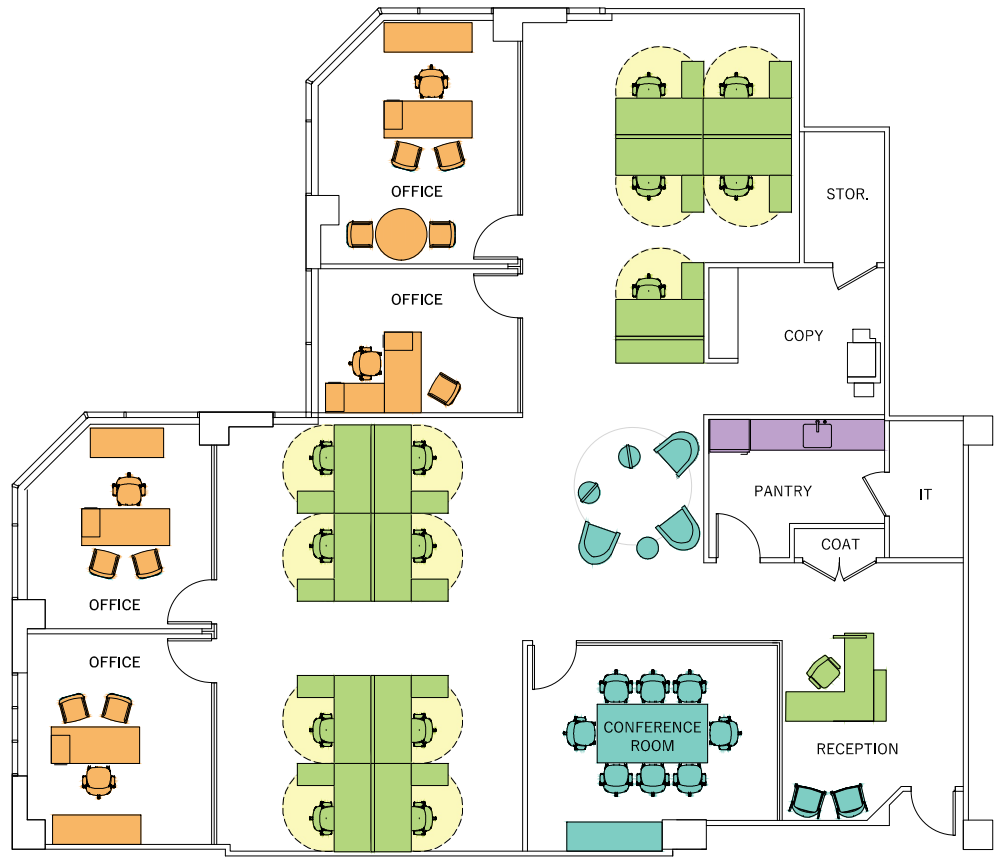

KEY PLAN 

Proposed Tenant Layout

SPACE LEGEND

Category	Qty
Office	4
Workstation (6' Bench) (Incl. Reception)	14
TOTAL	18
Reception	1
Conference Room	1
Pantry	1
Copy	1
IT	1
Coat Closet	1
Storage	1

TEN Bank Street
White Plains, NY

6th Floor | 3,863 SF

EMPIRE STATE
REALTY TRUST
empirestaterealtytrust.com

ESRT
LISTED
NYSE